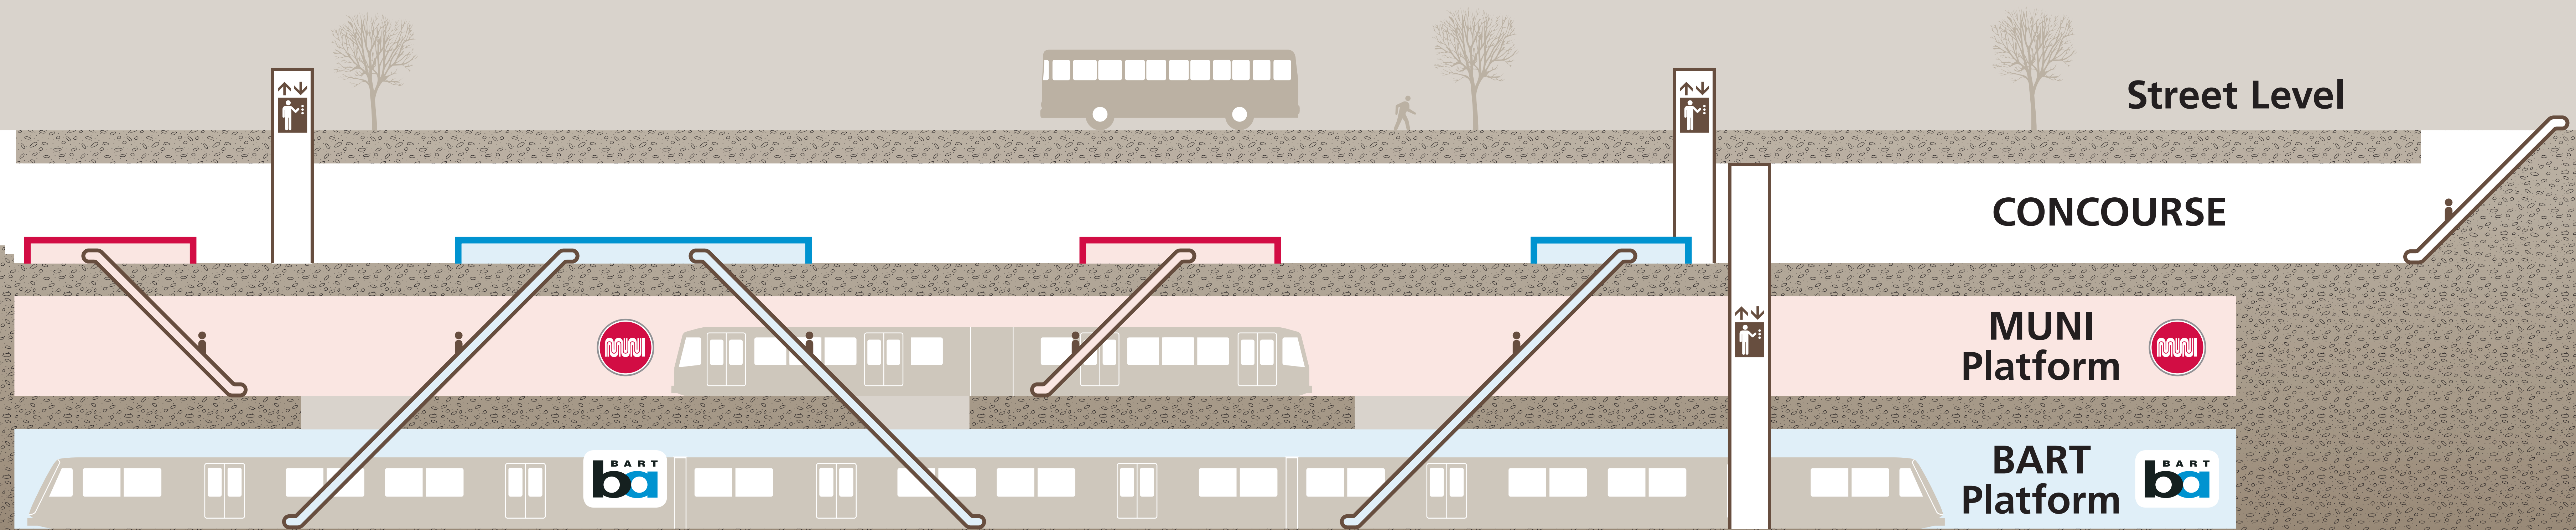

Councourse Plan View

Station Section View

Call 511 | 511.org