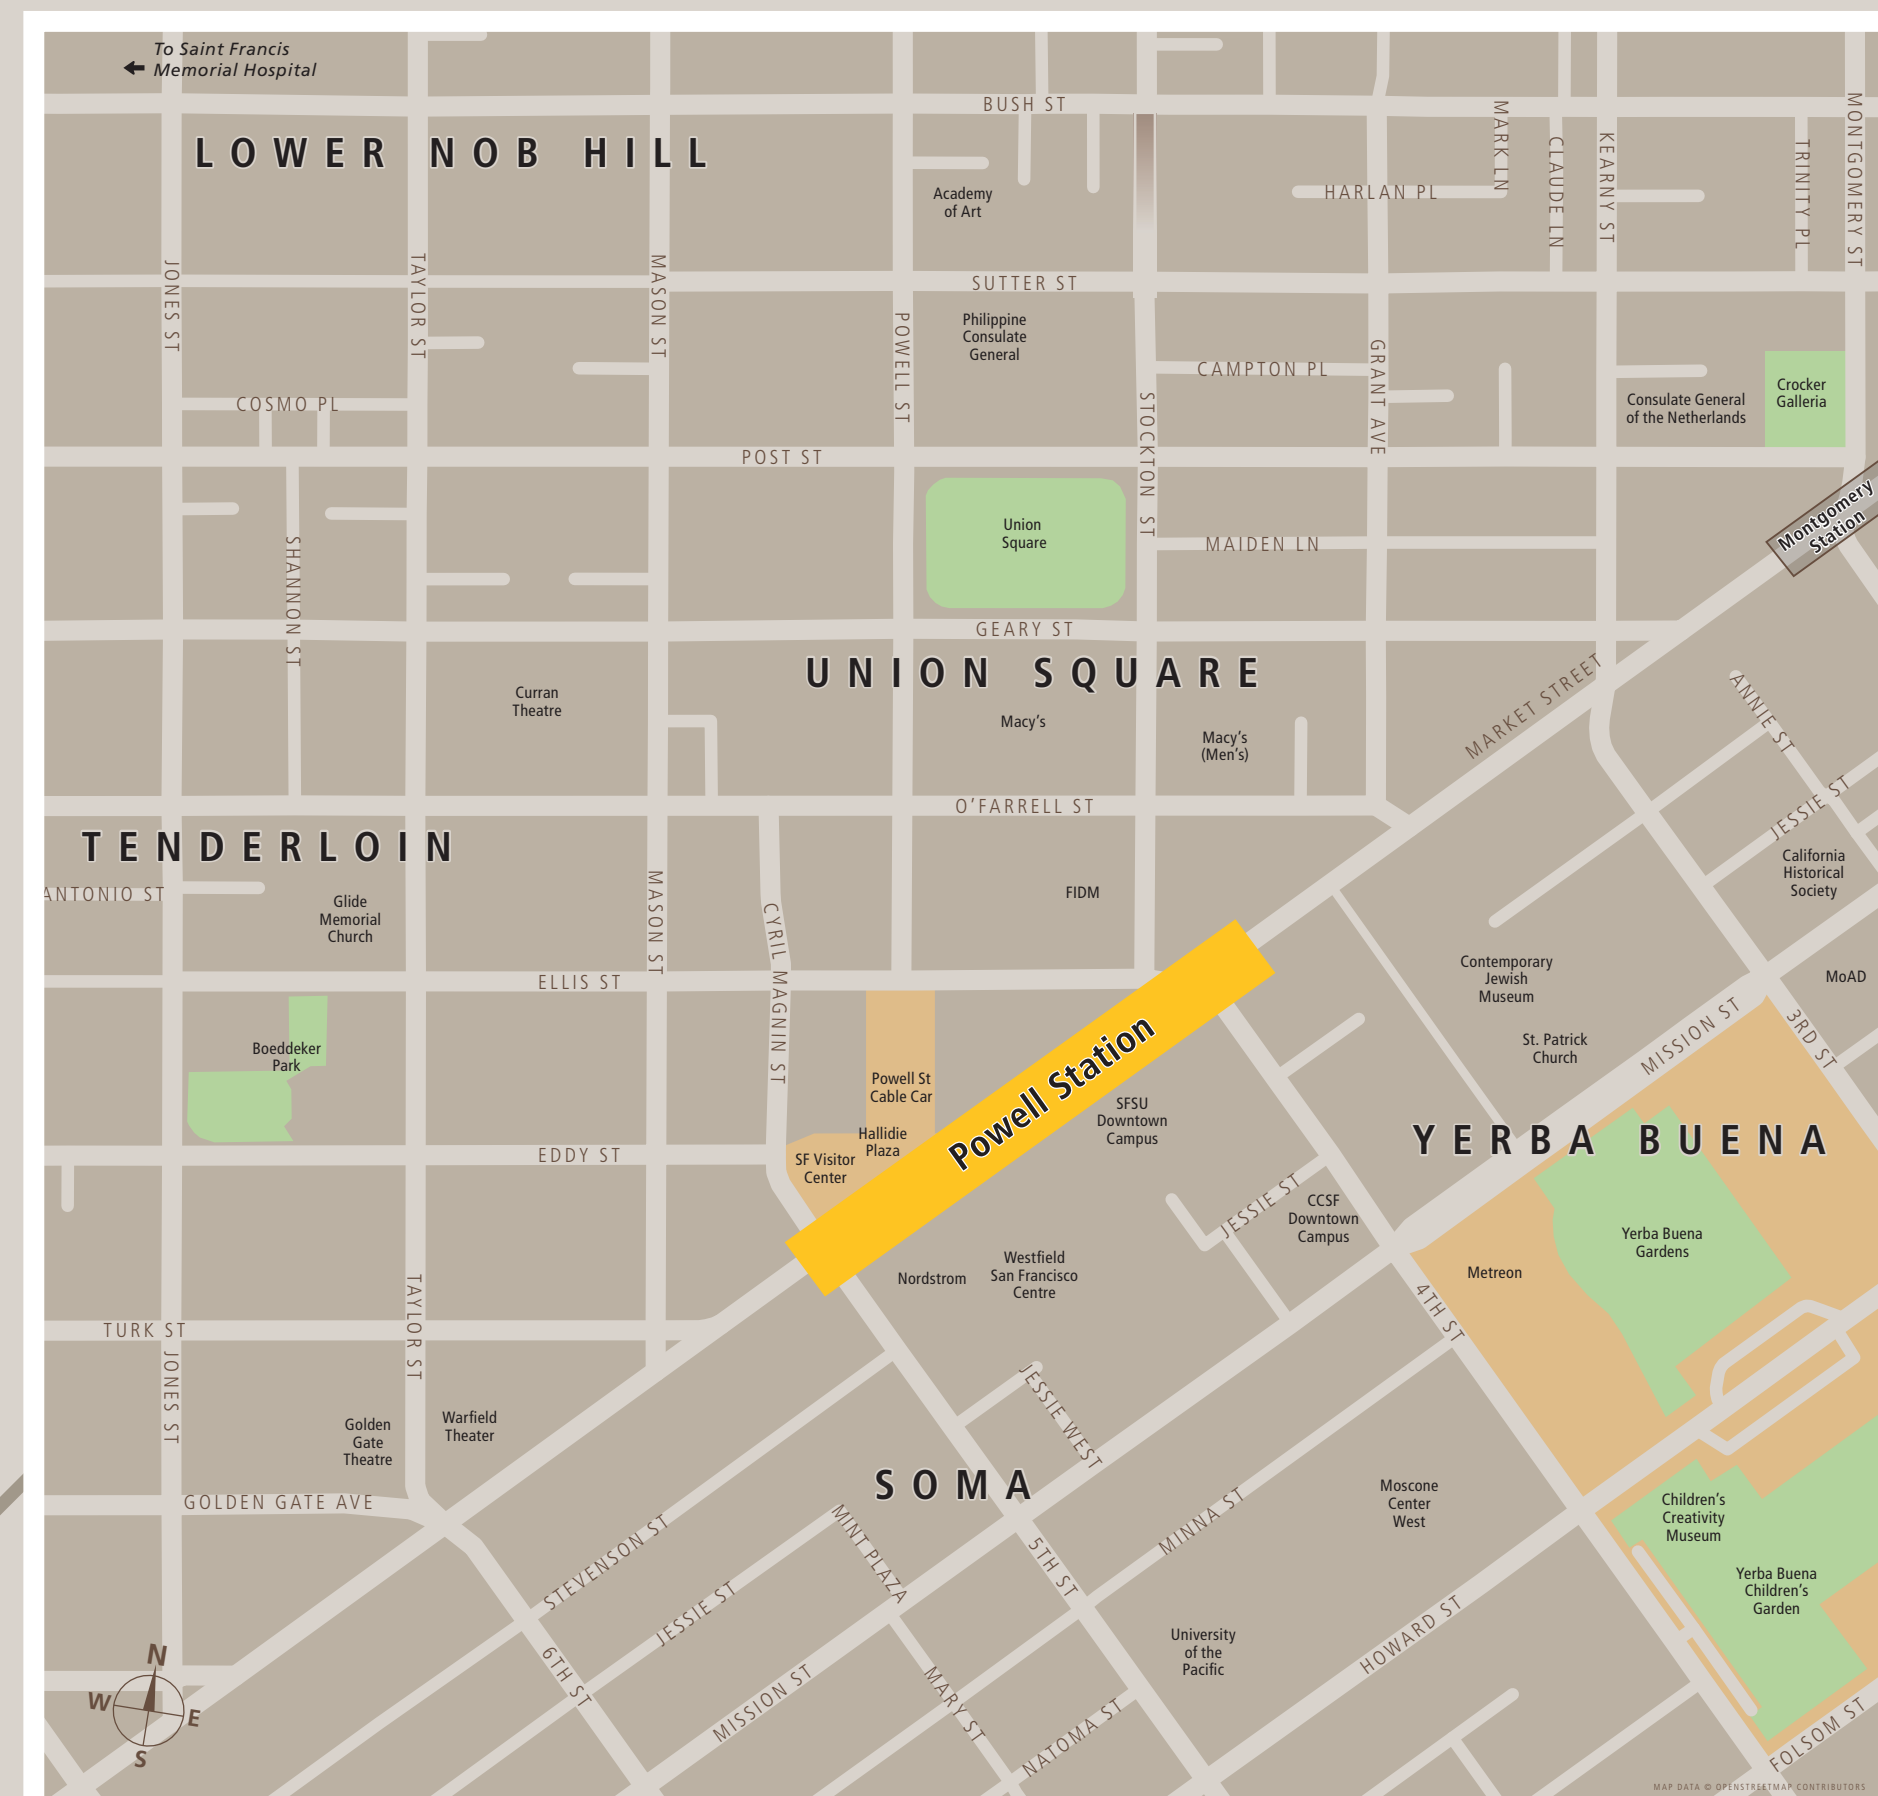

Station Map

Mapa de la estación 車站地圖

Transit Information

Powell Station

San Francisco

Map Key

- ★ You Are Here
- 📍 Transit Information
- 🚪 Exit
- A1 to Powell Street Cable Cars
- A2 to Market St & Ellis St
- A3 to Ellis St & Stockton St
- A4 to Market St & 4th St
- B1 to Market St & 5th St
- B2 to Market St & 5th St
- B3 to Market St & 4th St
- B4 to 4th St / Moscone Center
- 🚆 BART Train
- 🛗 Elevator
- 🏃 Escalator
- 🍽 Food
- 🚊 Muni Metro Light Rail
- 🪜 Stairs
- 👤 Station Agent Booth
- ☎ Telephone
- 🚻 All-Gender Restroom
- ♿ Wheelchair Accessible
- Ticket Vending Machines:
  - 📄 Clipper / Clipper Add Cash Value
  - ⊕ Addfare

Station Area Map