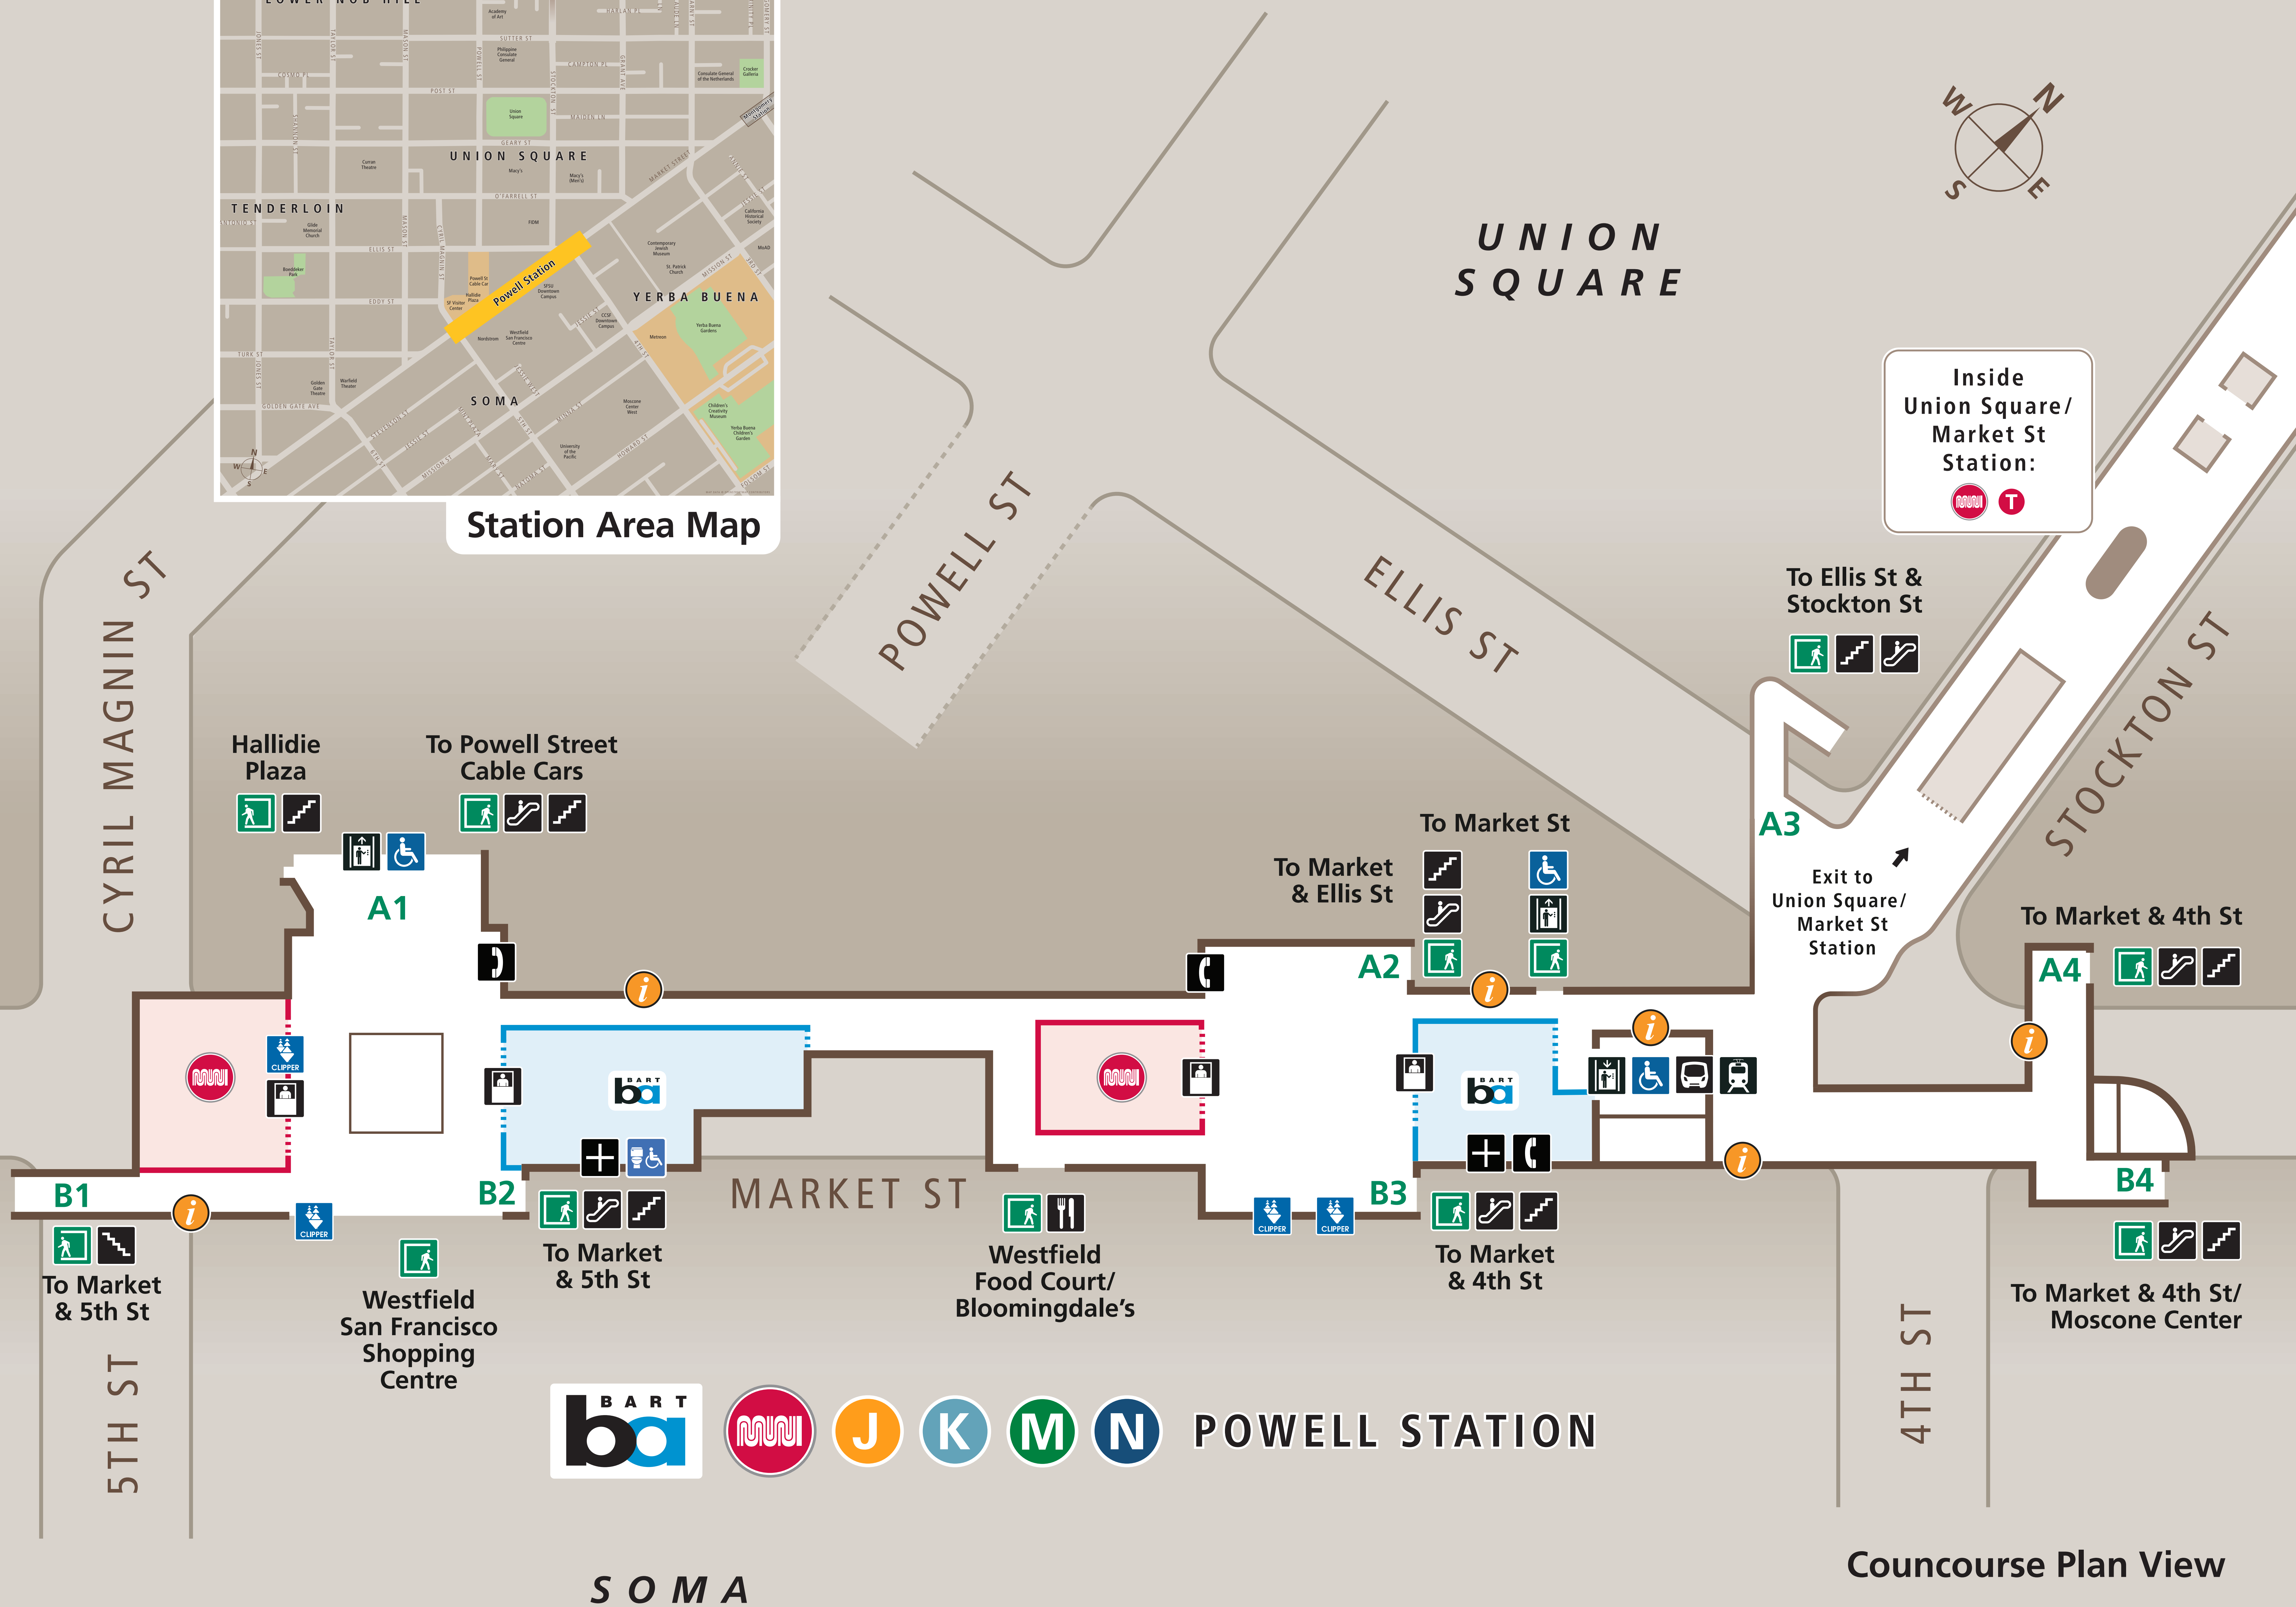

Station Map

Mapa de la estación 車站地圖

Transit Information

Powell Station

San Francisco

Map Key

- ★ You Are Here
- 📍 Transit Information
- 🚪 Exit
- A1 to Powell Street Cable Cars
- A2 to Market St & Ellis St
- A3 to Ellis St & Stockton St
- A4 to Market St & 4th St
- B1 to Market St & 5th St
- B2 to Market St & 5th St
- B3 to Market St & 4th St
- B4 to 4th St / Moscone Center
- 🚆 BART Train
- 🛗 Elevator
- 🏃 Escalator
- 🍽 Food
- 🚊 Muni Metro Light Rail
- 🪜 Stairs
- 👤 Station Agent Booth
- ☎ Telephone
- 🚻 All-Gender Restroom
- ♿ Wheelchair Accessible
- Ticket Vending Machines:
  - 📄 Clipper / Clipper Add Cash Value
  - ⊕ Addfare

Call 511 | 511.org