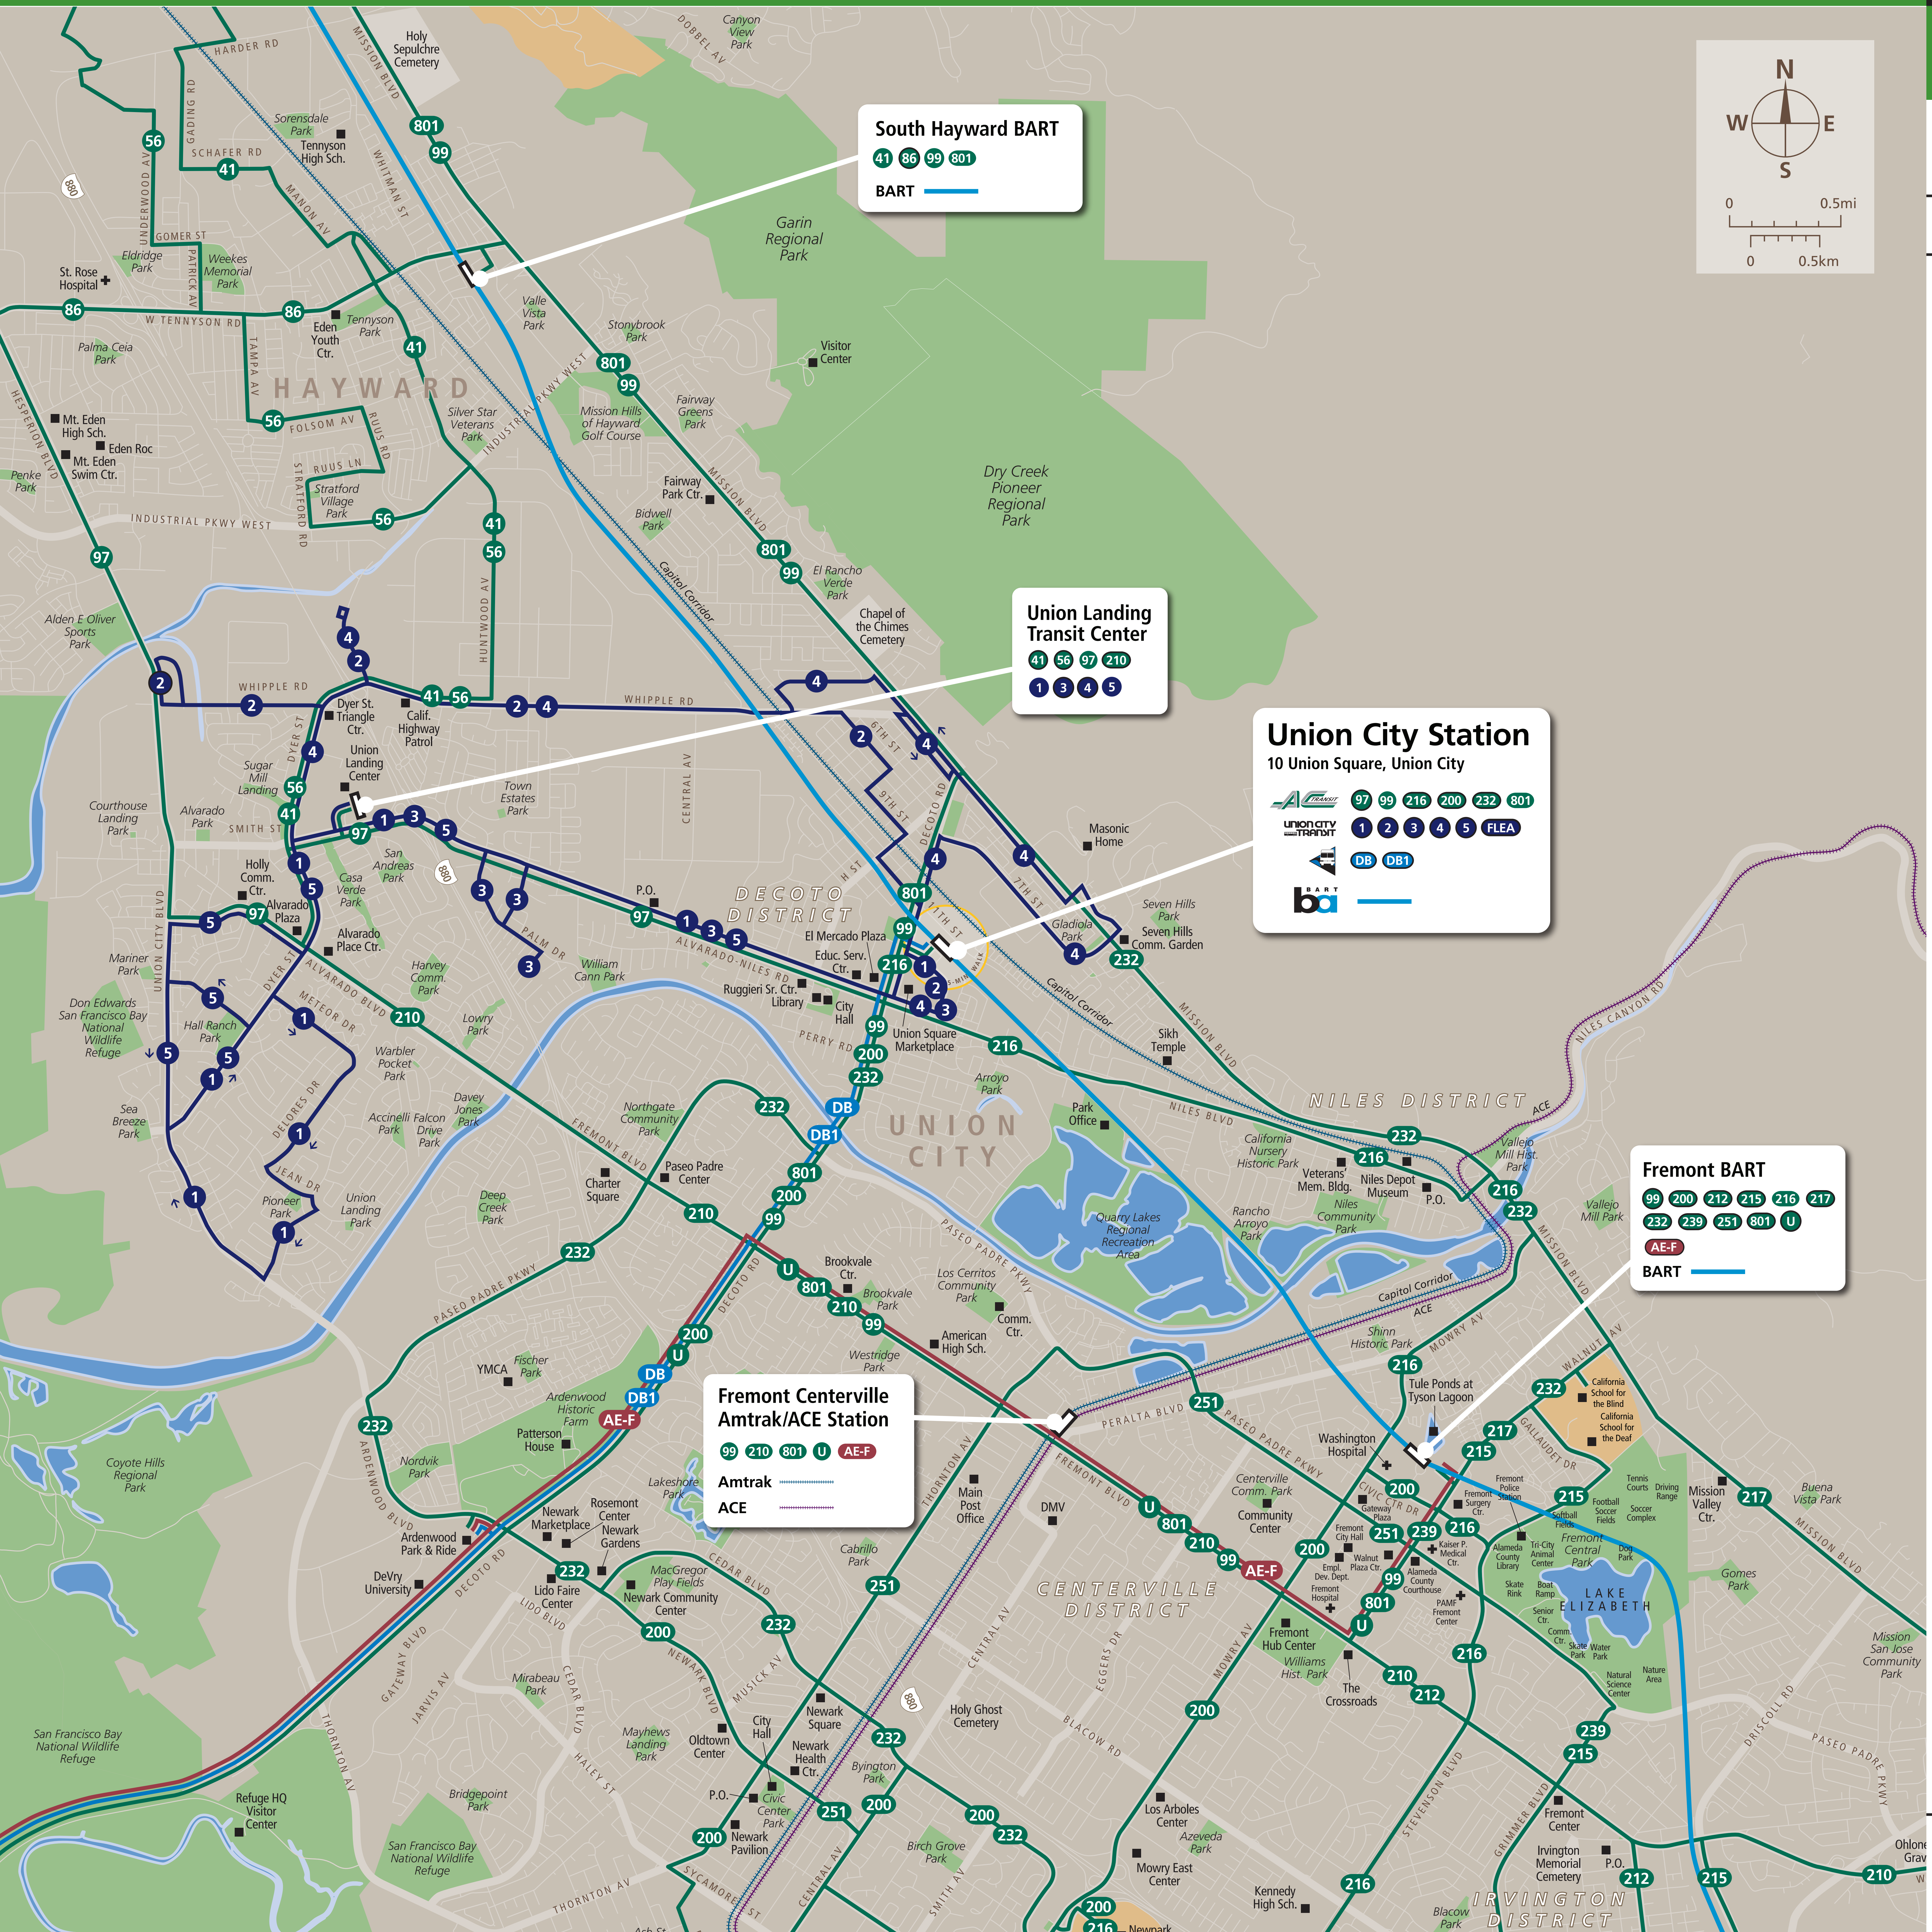

Transit Routes

Rutas del tránsito

公車路線圖

Transit Information

Union City Station

Union City

Map Key

- You Are Here
- 5-Minute Walk
  1000ft/305m Radius
- BART
- 99 AC Transit
- ACE
- Amtrak Train
- DB Dumbarton Express
- 2 Union City Transit
- AE-F Stanford Marguerite
- 99 Route Terminus

This map does not show all commuter, express, special event, or all-night routes. Service may vary with time of day or day of week. Service changes may have occurred since printing. Please consult transit agency schedule or contact 511 for more information.

Call 511 | 511.org