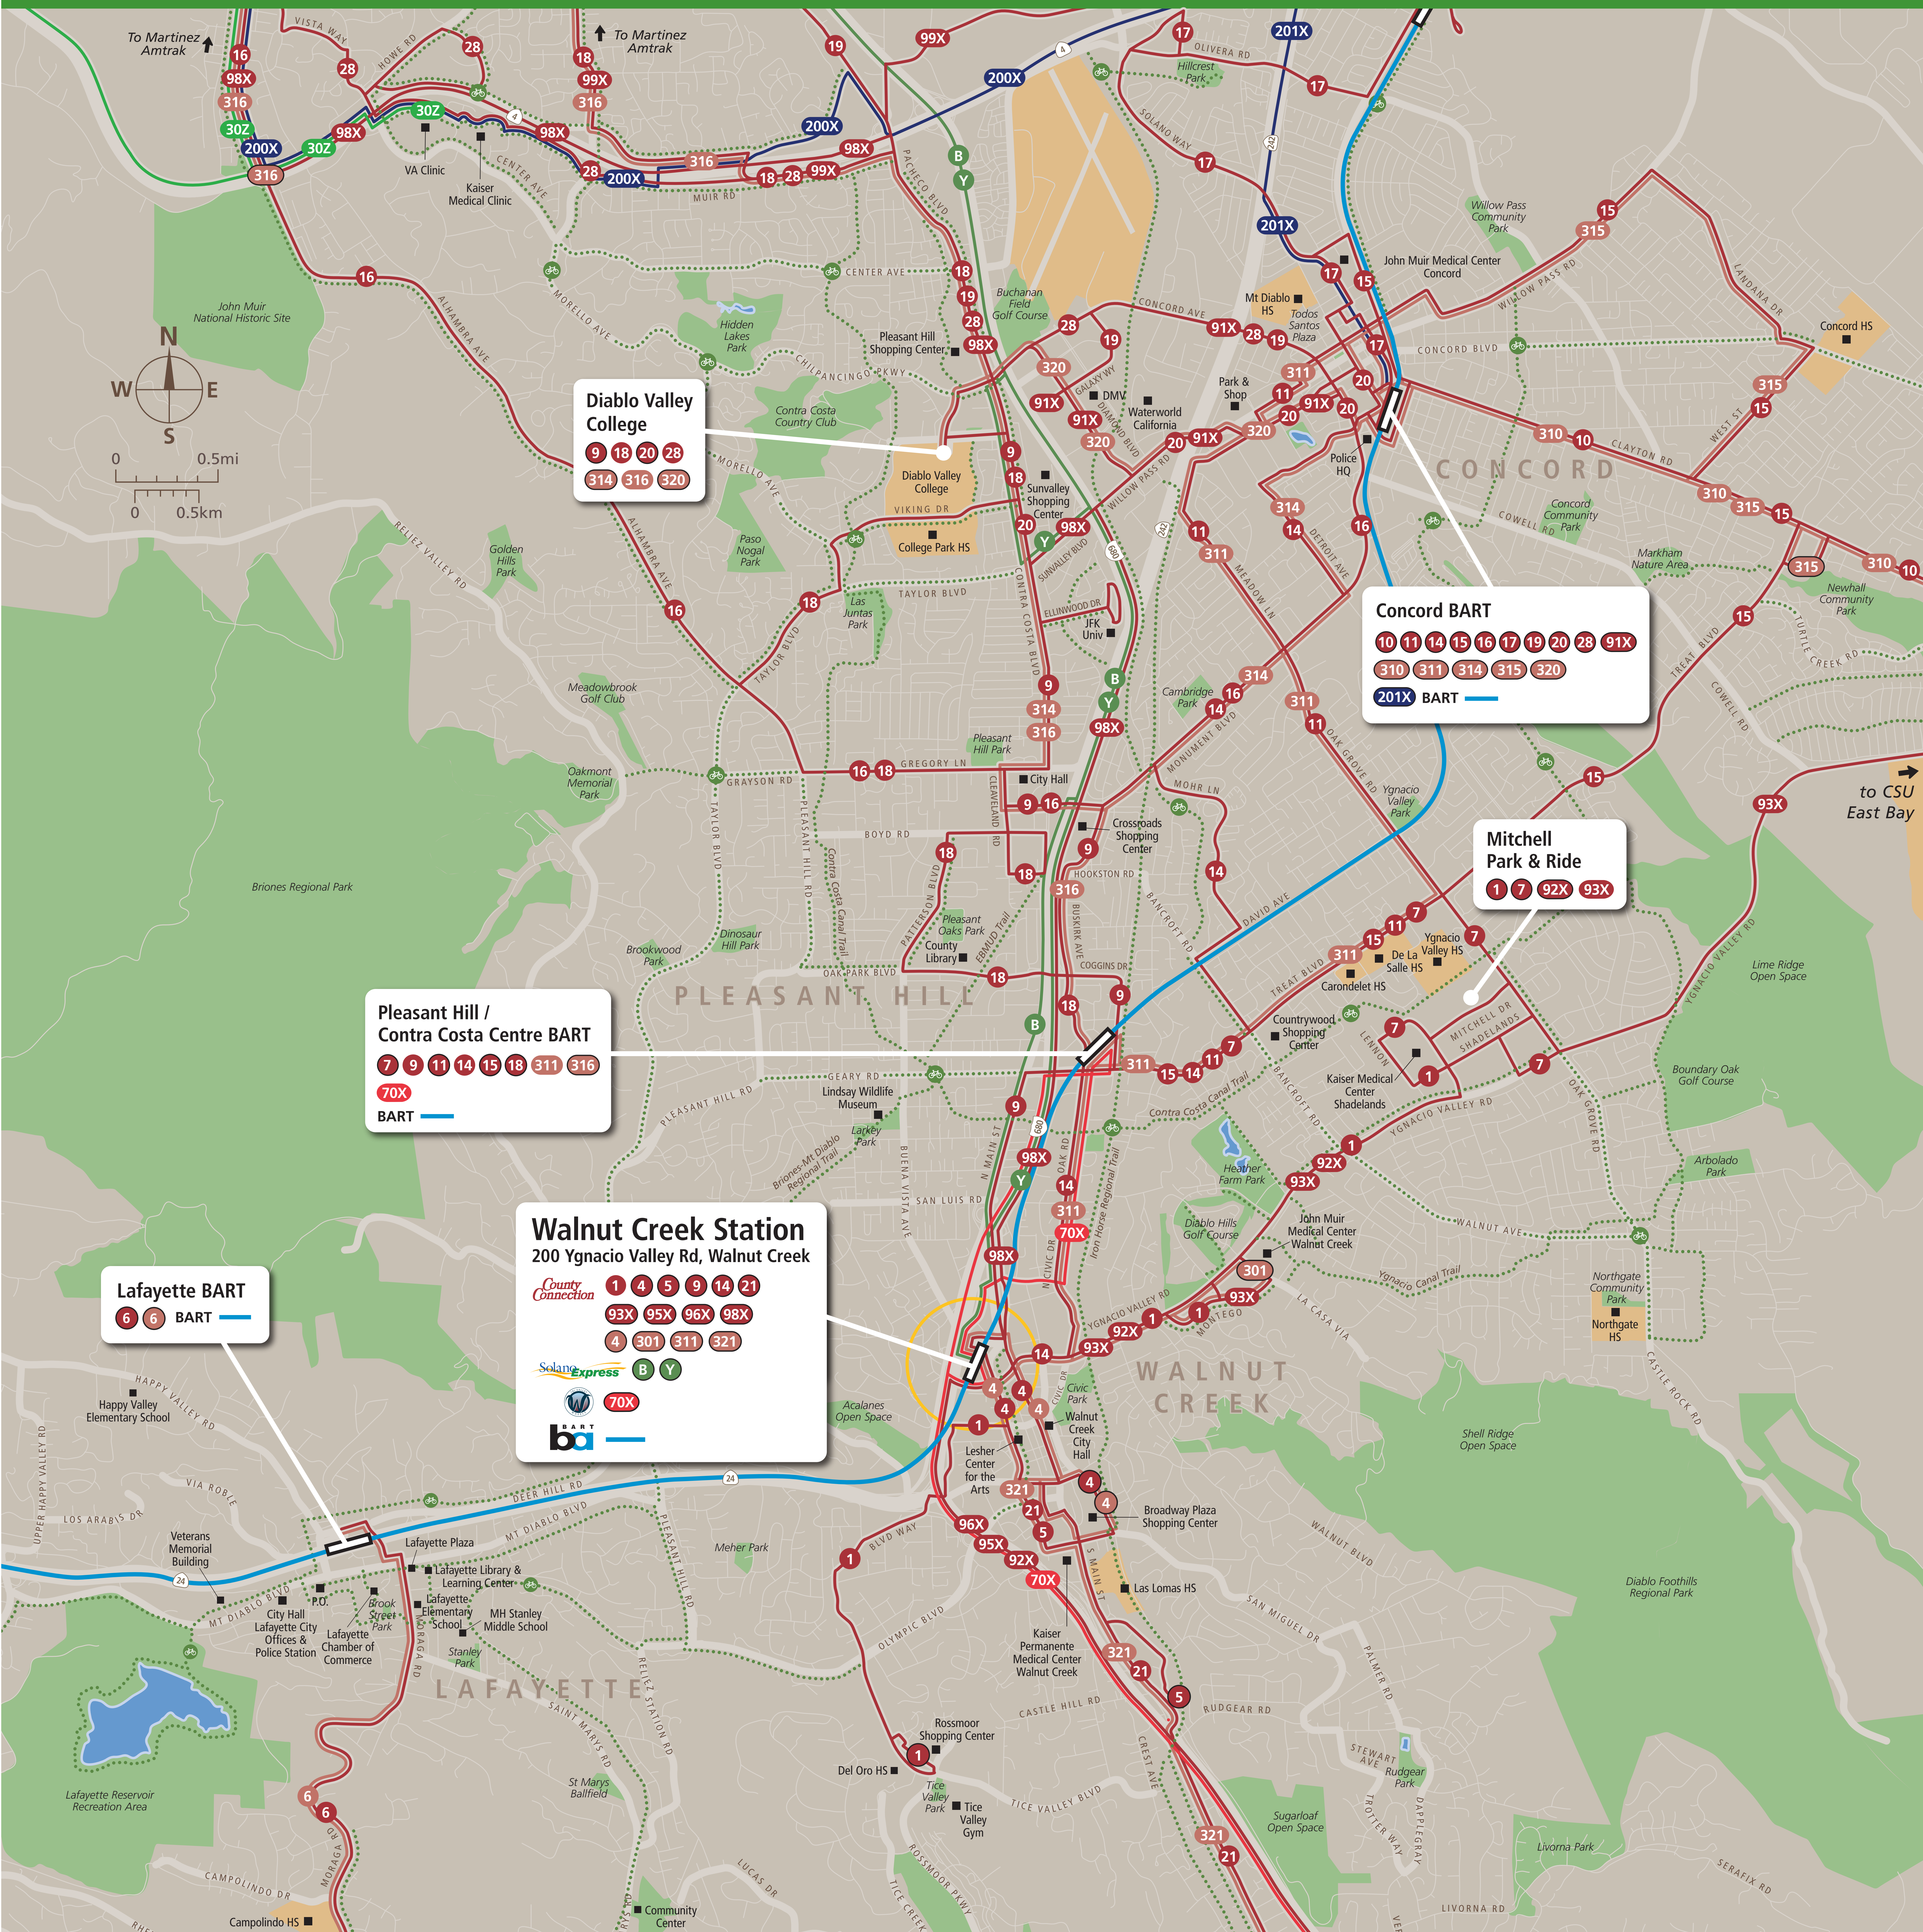

Transit Routes

Rutas del tránsito

公車路線圖

Transit Information

Walnut Creek Station

Walnut Creek

Map Key

- You Are Here
- BART
- County Connection
- County Connection
  Weekend Service Only
- County Connection
  Rt. 4 Free Downtown Trolley
- Solano Express
- Tri Delta Transit
- WestCAT
- Route Terminus
- Bike Routes

This map does not show all commuter, express, special event, or all-night routes. Service may vary with time of day or day of week. Service changes may have occurred since printing. Please consult transit agency schedule or contact 511 for more information.

Lafayette BART
6 6 BART

Pleasant Hill / Contra Costa Centre BART
7 9 11 14 15 18 311 316
70X
BART

Walnut Creek Station
200 Ygnacio Valley Rd, Walnut Creek

County Connection 1 4 5 9 14 21
93X 95X 96X 98X
4 301 311 321

Solano Express B Y
70X

BART

Concord BART
10 11 14 15 16 17 19 20 28 91X
310 311 314 315 320
201X BART

Mitchell Park & Ride
1 7 92X 93X

Call 511 | 511.org