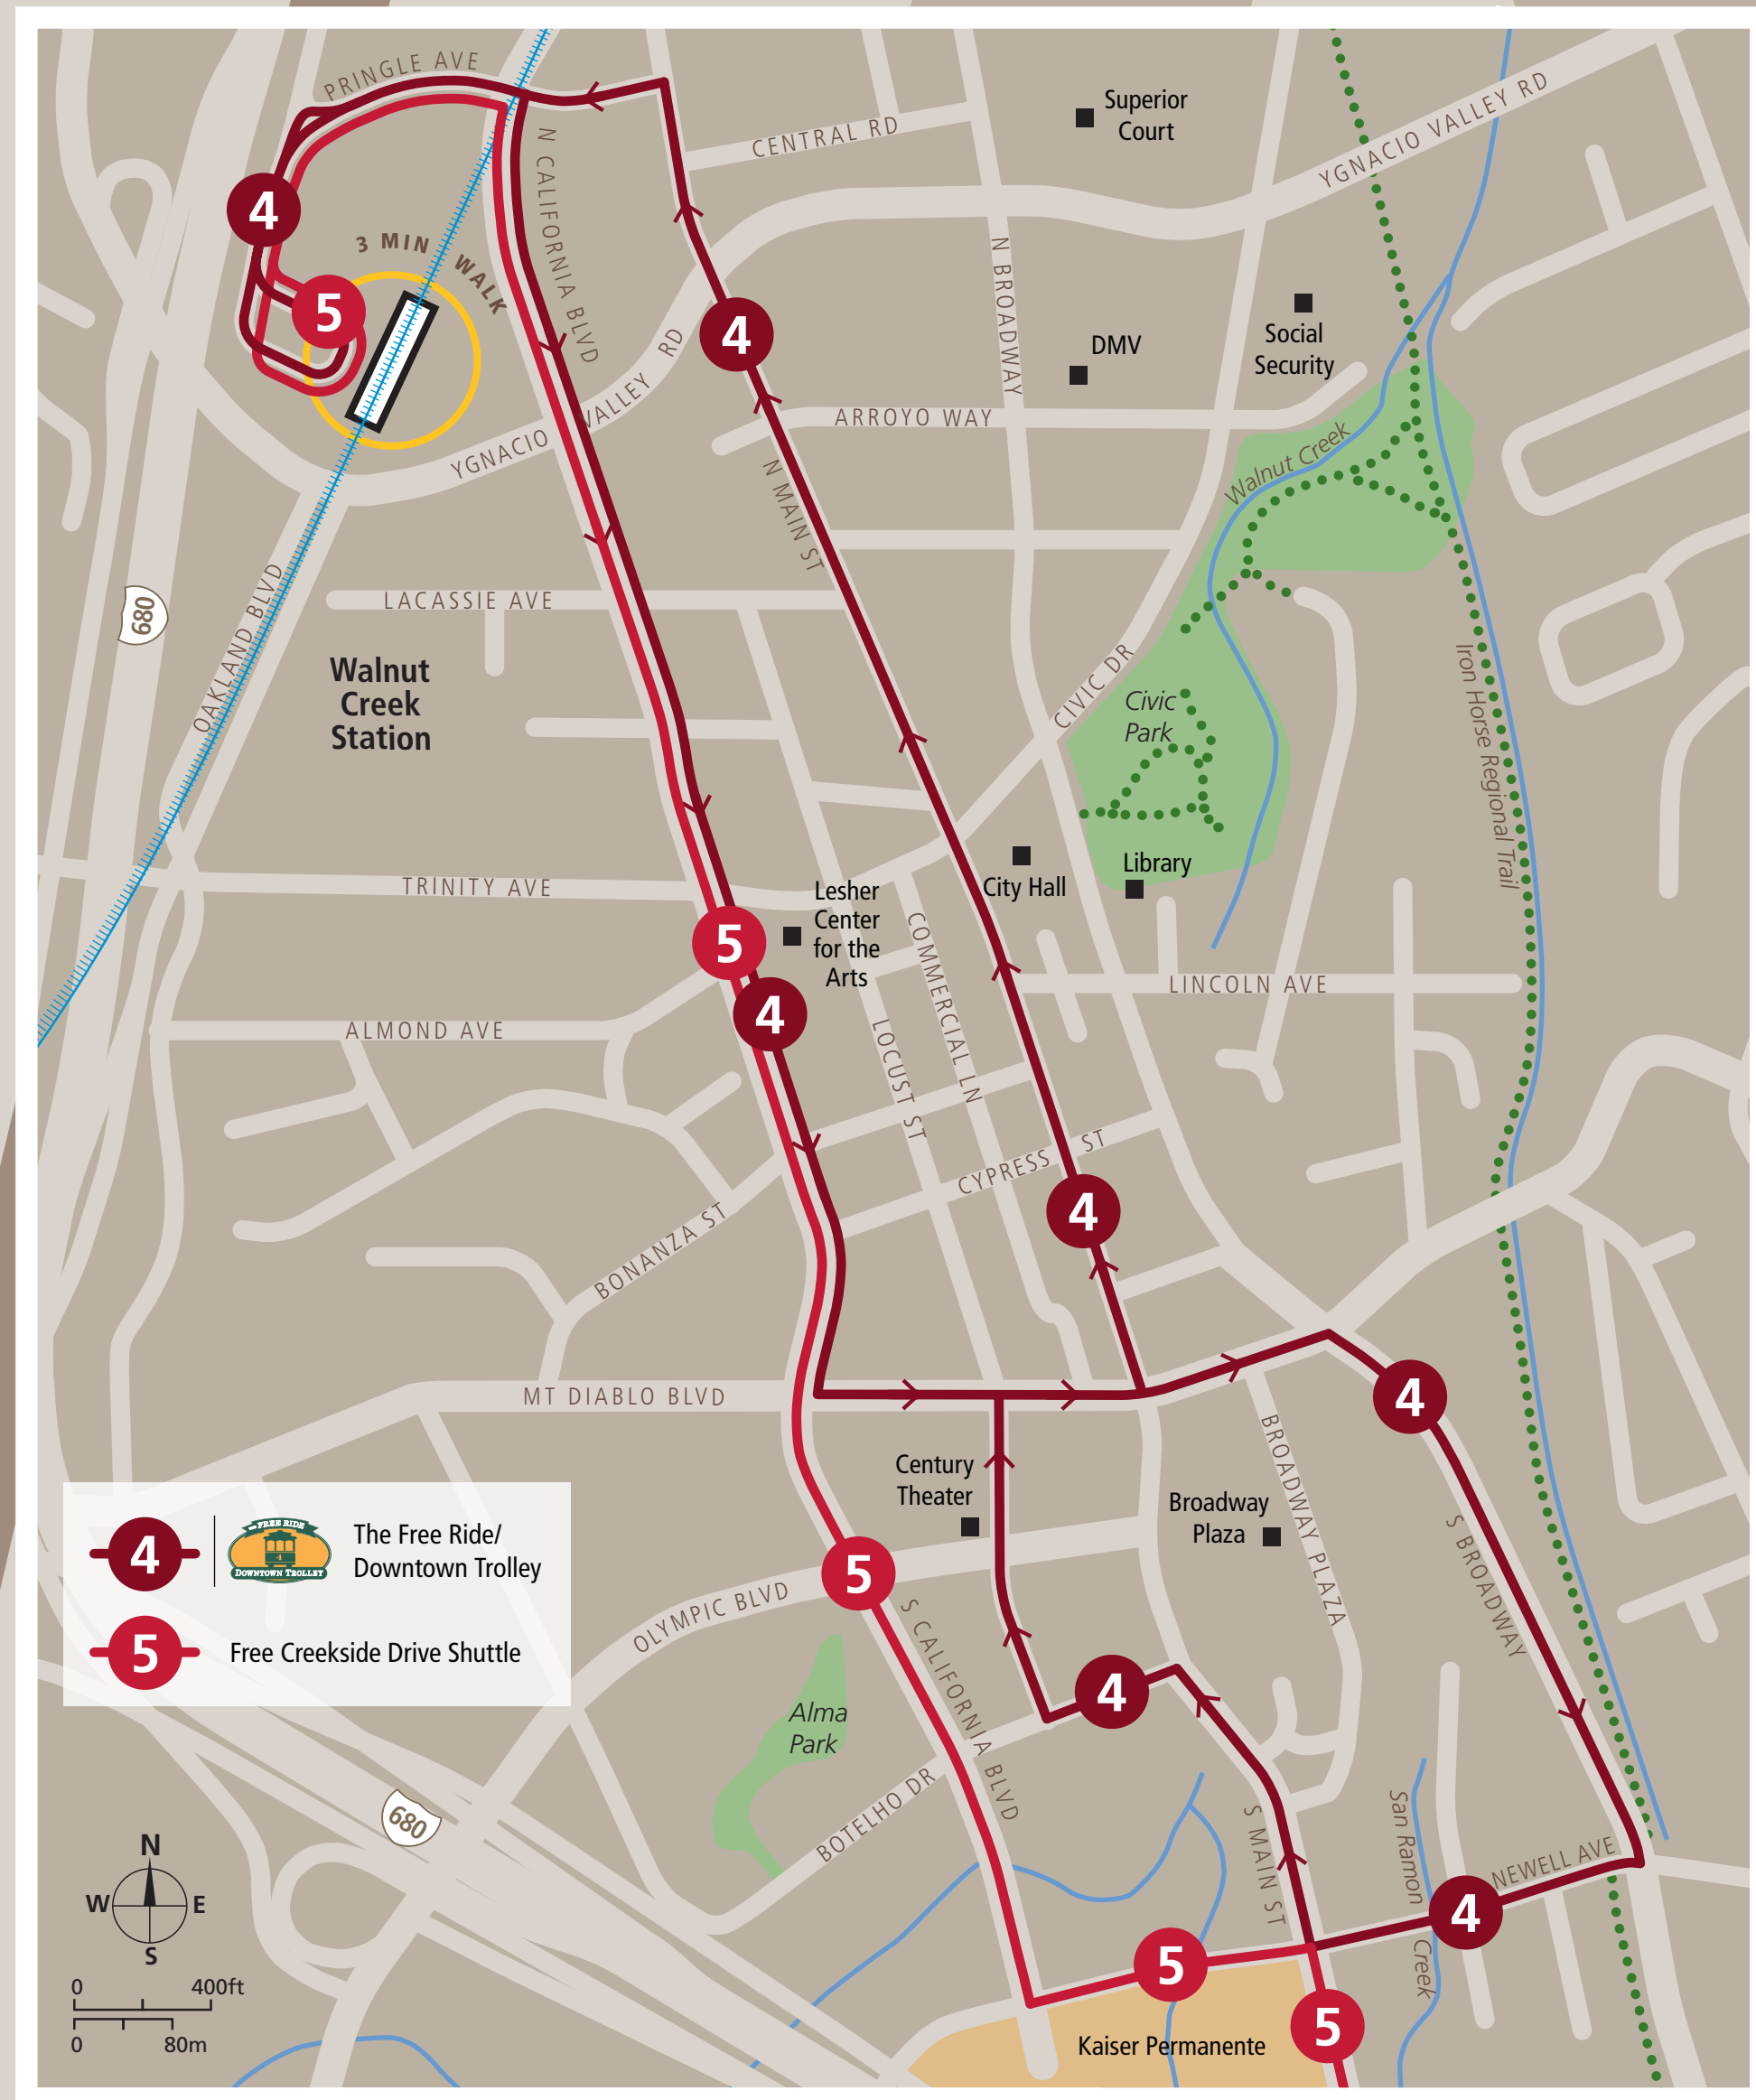

Transit Stops

Paradas del tránsito

公車站地圖

Transit Information

Walnut Creek Station

Walnut Creek

Map Key

1. You Are Here
   - 3-Minute Walk
     500ft/150m Radius
   - Transit Information
   - BART Train
   - Bus
   - Transit Stop
   - Bicycle Lockers
   - Bicycle Parking
   - Bicycle Routes
   - Elevator
   - Escalator
   - Parking
   - Passenger Pick-up/Drop-off
   - Restrooms
   - Stairs
   - Station Agent Booth
   - Taxi Stand
2. Ticket Vending:
3. Clipper/BART Tickets
   - Addfare
   - Wheelchair Accessible

Transit Lines

County Connection	County Connection
Weekday Routes	
1	Rossmoor Shopping Center
4	Mitchell Drive Park & Ride/Shadelands
5	The Free Ride/Downtown Trolley
9	Diablo Valley College
14	Concord BART
21	San Ramon Transit Center
Express Routes	
93X	Kaiser Pass Express
96X	San Ramon Express
98X	Bishop Ranch Express
98X	Martinez/Walnut Creek Express
Weekend Routes	
4	The Free Ride/Downtown Trolley
301	John Muir Medical Center
311	Concord BART
321	San Ramon Transit Center
School Routes	
601	Castle/Hill
602	Trotter
Solano Express	Solano Express
Blue	Fairfield/Vacaville/Davis/Sacramento
Yellow	Vallejo/Benicia
Wheels Bus	
70X	Dublin/Pleasanton BART

Downtown Map