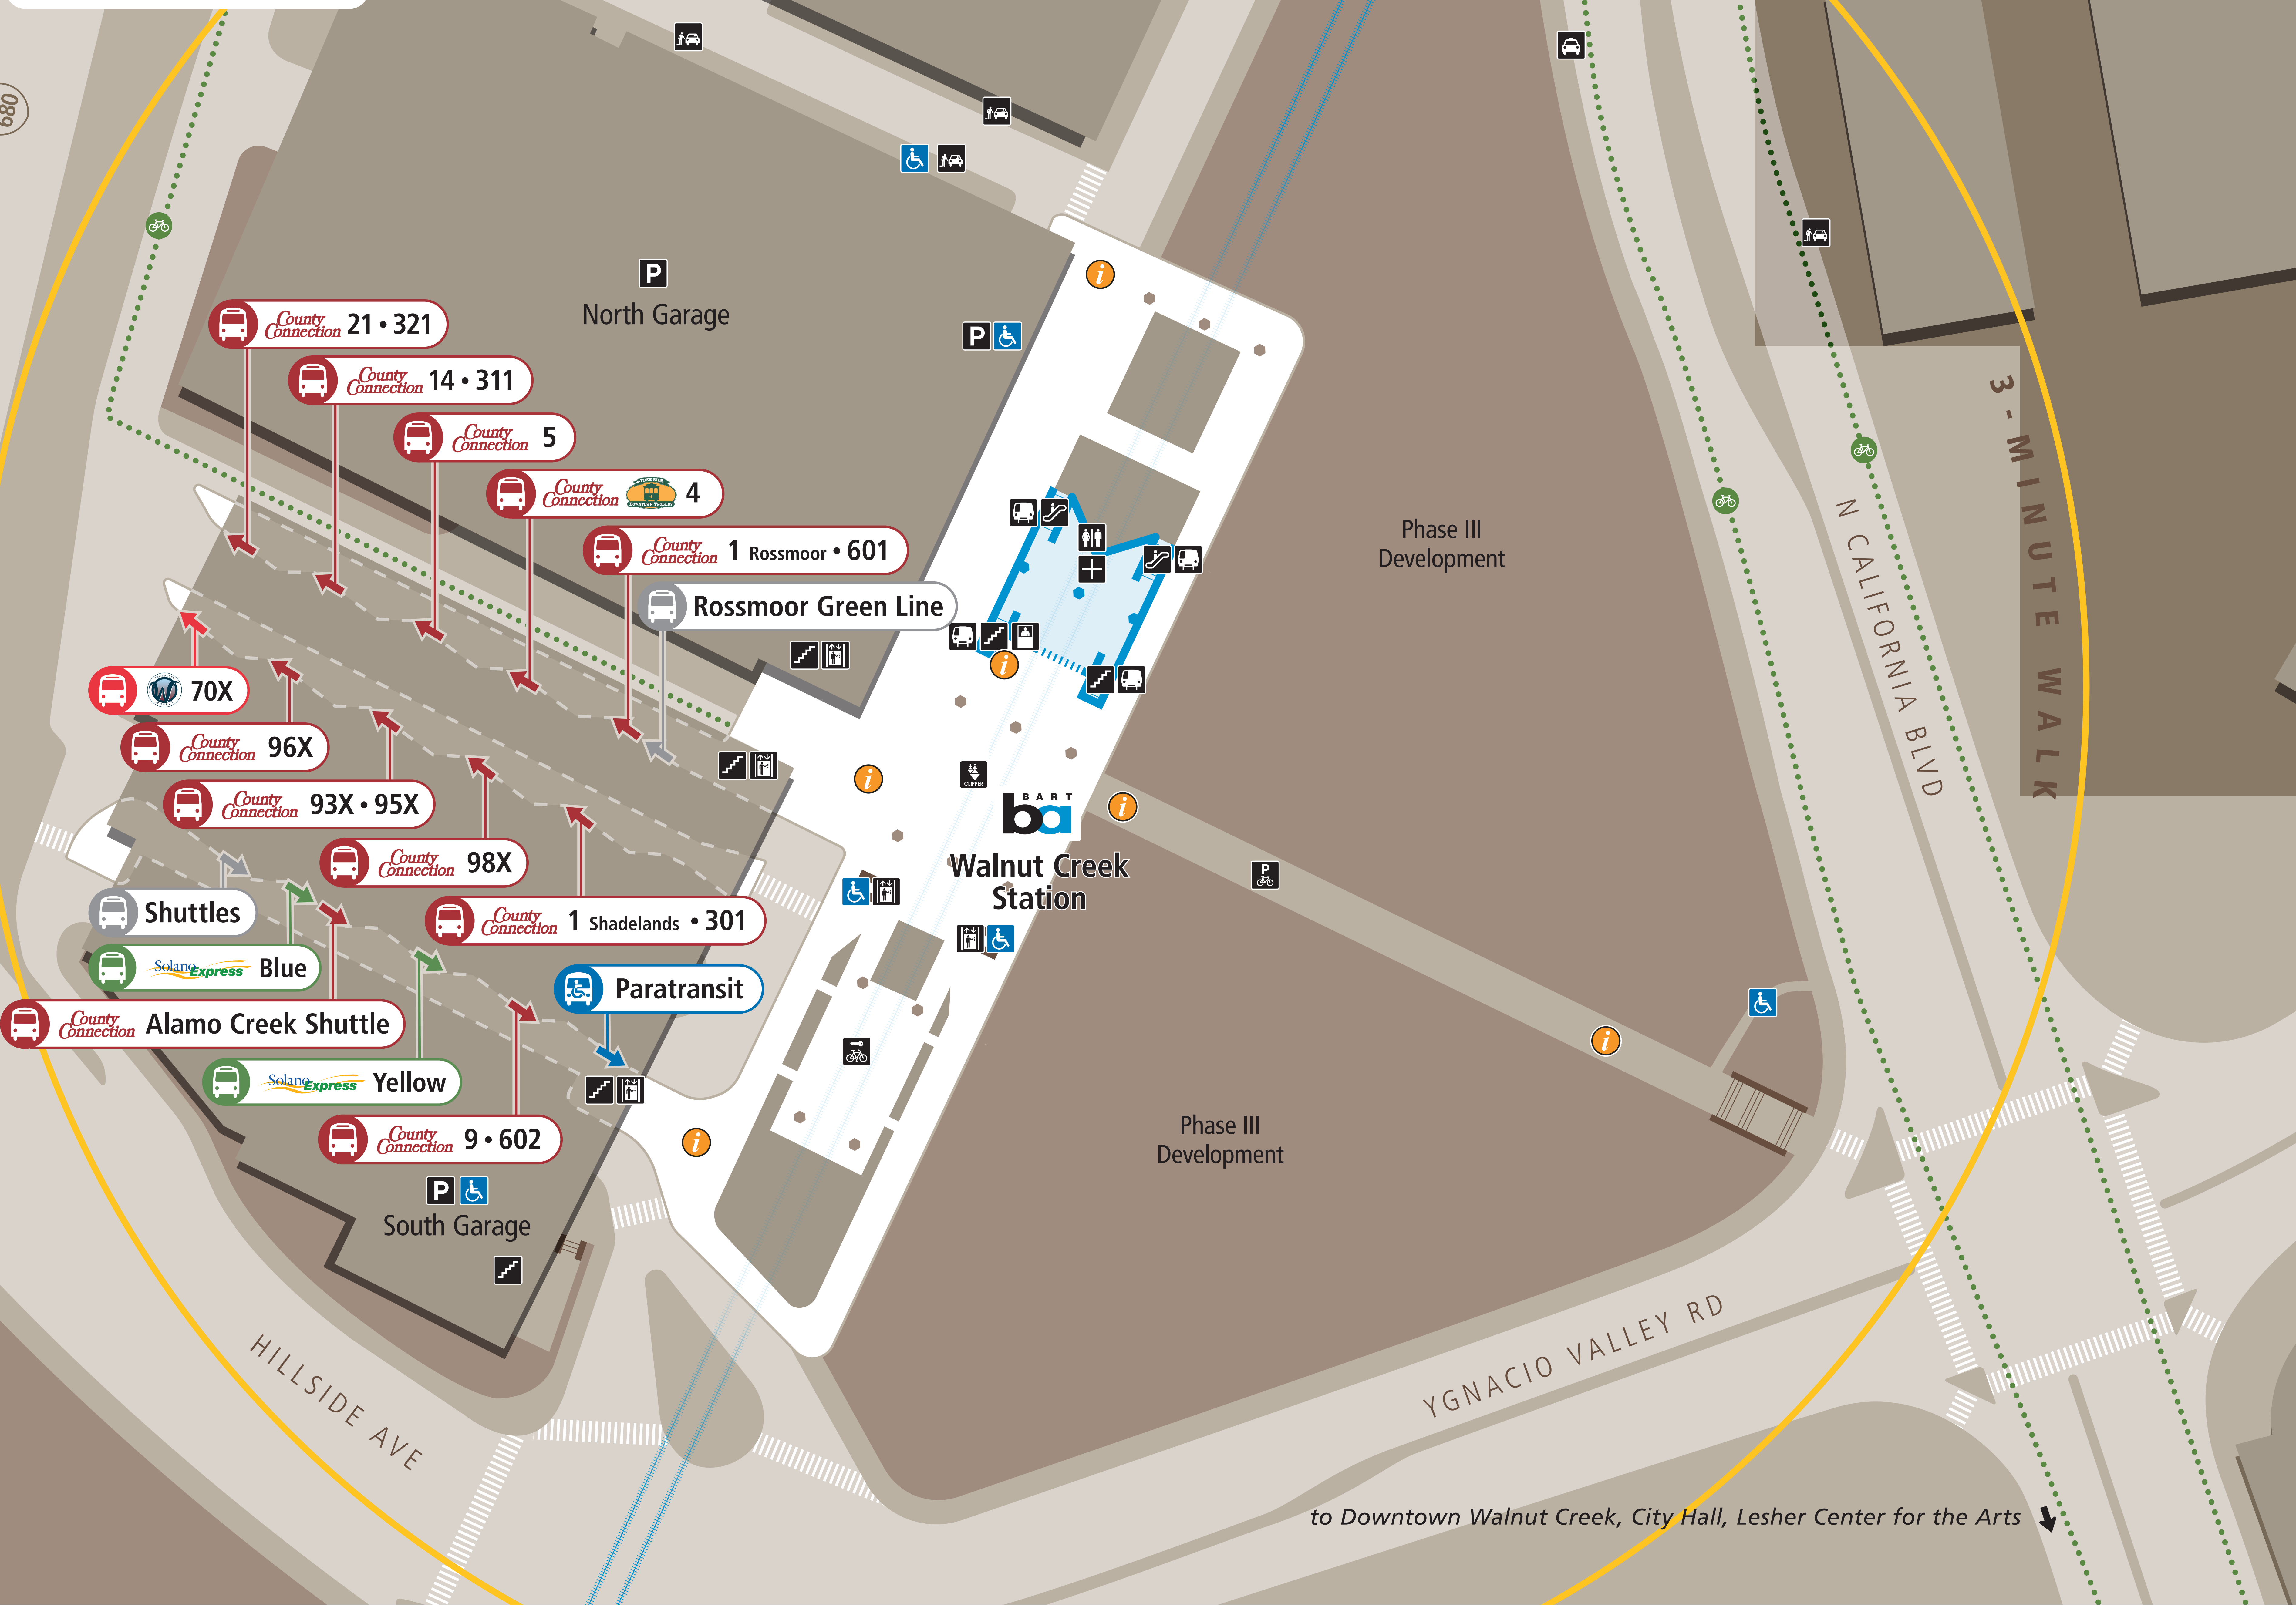

Downtown Map

to Downtown Walnut Creek, City Hall, Leshar Center for the Arts

Call 511 | 511.org