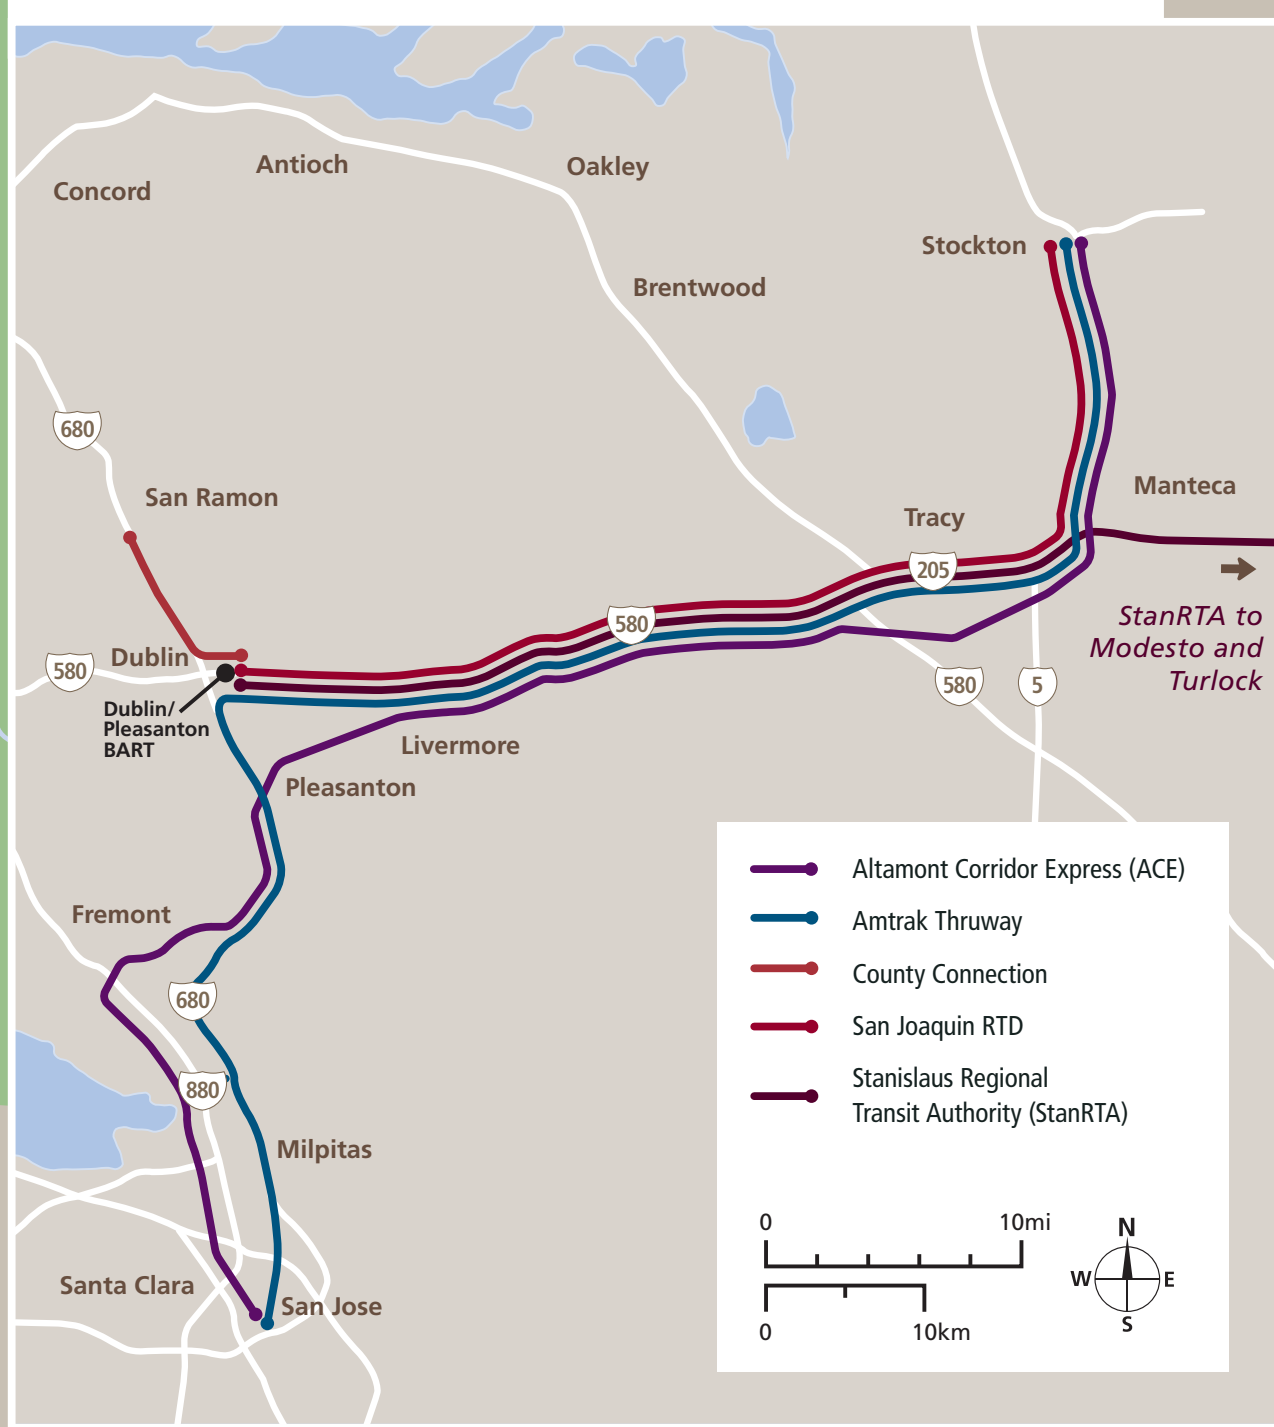

Transit Routes

Rutas del tránsito 公車路線圖

Transit Information

West Dublin/Pleasanton Station

Dublin

Map Key

- You Are Here
- 5-Minute Walk 1000ft/305m Radius
- BART
- ACE
- 35 County Connection
- RTD San Joaquin RTD
- StanRTA Stanislaus Regional Transit Authority
- 1 Wheels
- 1 Route Terminus
- Shared Use Bicycle & Pedestrian Path or Trail
- On-Street Bicycle Connection (Future Trail)

Dublin/Pleasanton Station

1 3 8 10R 14 30R 54
35 97X 335 RTD StanRTA

BART

West Dublin/Pleasanton BART
6501 Golden Gate Drive, Dublin

3 30R 53

BART
ba

Pleasanton ACE

53 54 92X

ACE

Regional Connections

Call 511 | 511.org