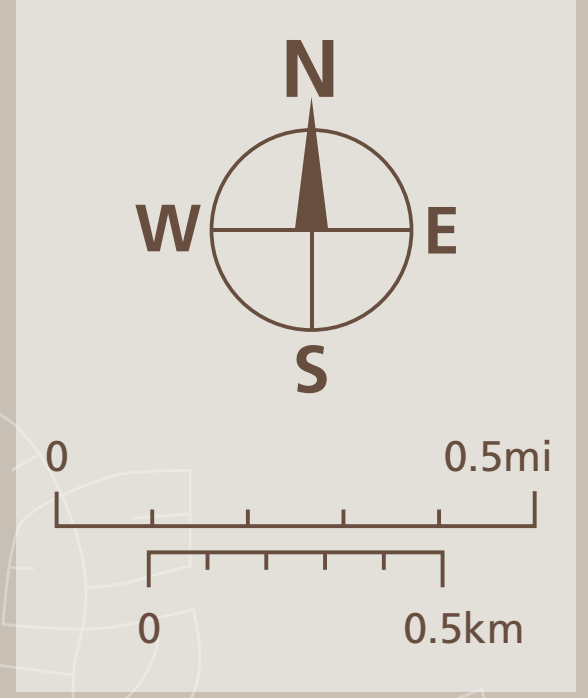

Transit Information

West Dublin/Pleasanton Station

Dublin

Map Key

- You Are Here
- 5-Minute Walk 1000ft/305m Radius
- BART
- ACE
- 35 County Connection
- RTD San Joaquin RTD
- StanRTA Stanislaus Regional Transit Authority
- 1 Wheels
- 1 Route Terminus
- Shared Use Bicycle & Pedestrian Path or Trail
- On-Street Bicycle Connection (Future Trail)