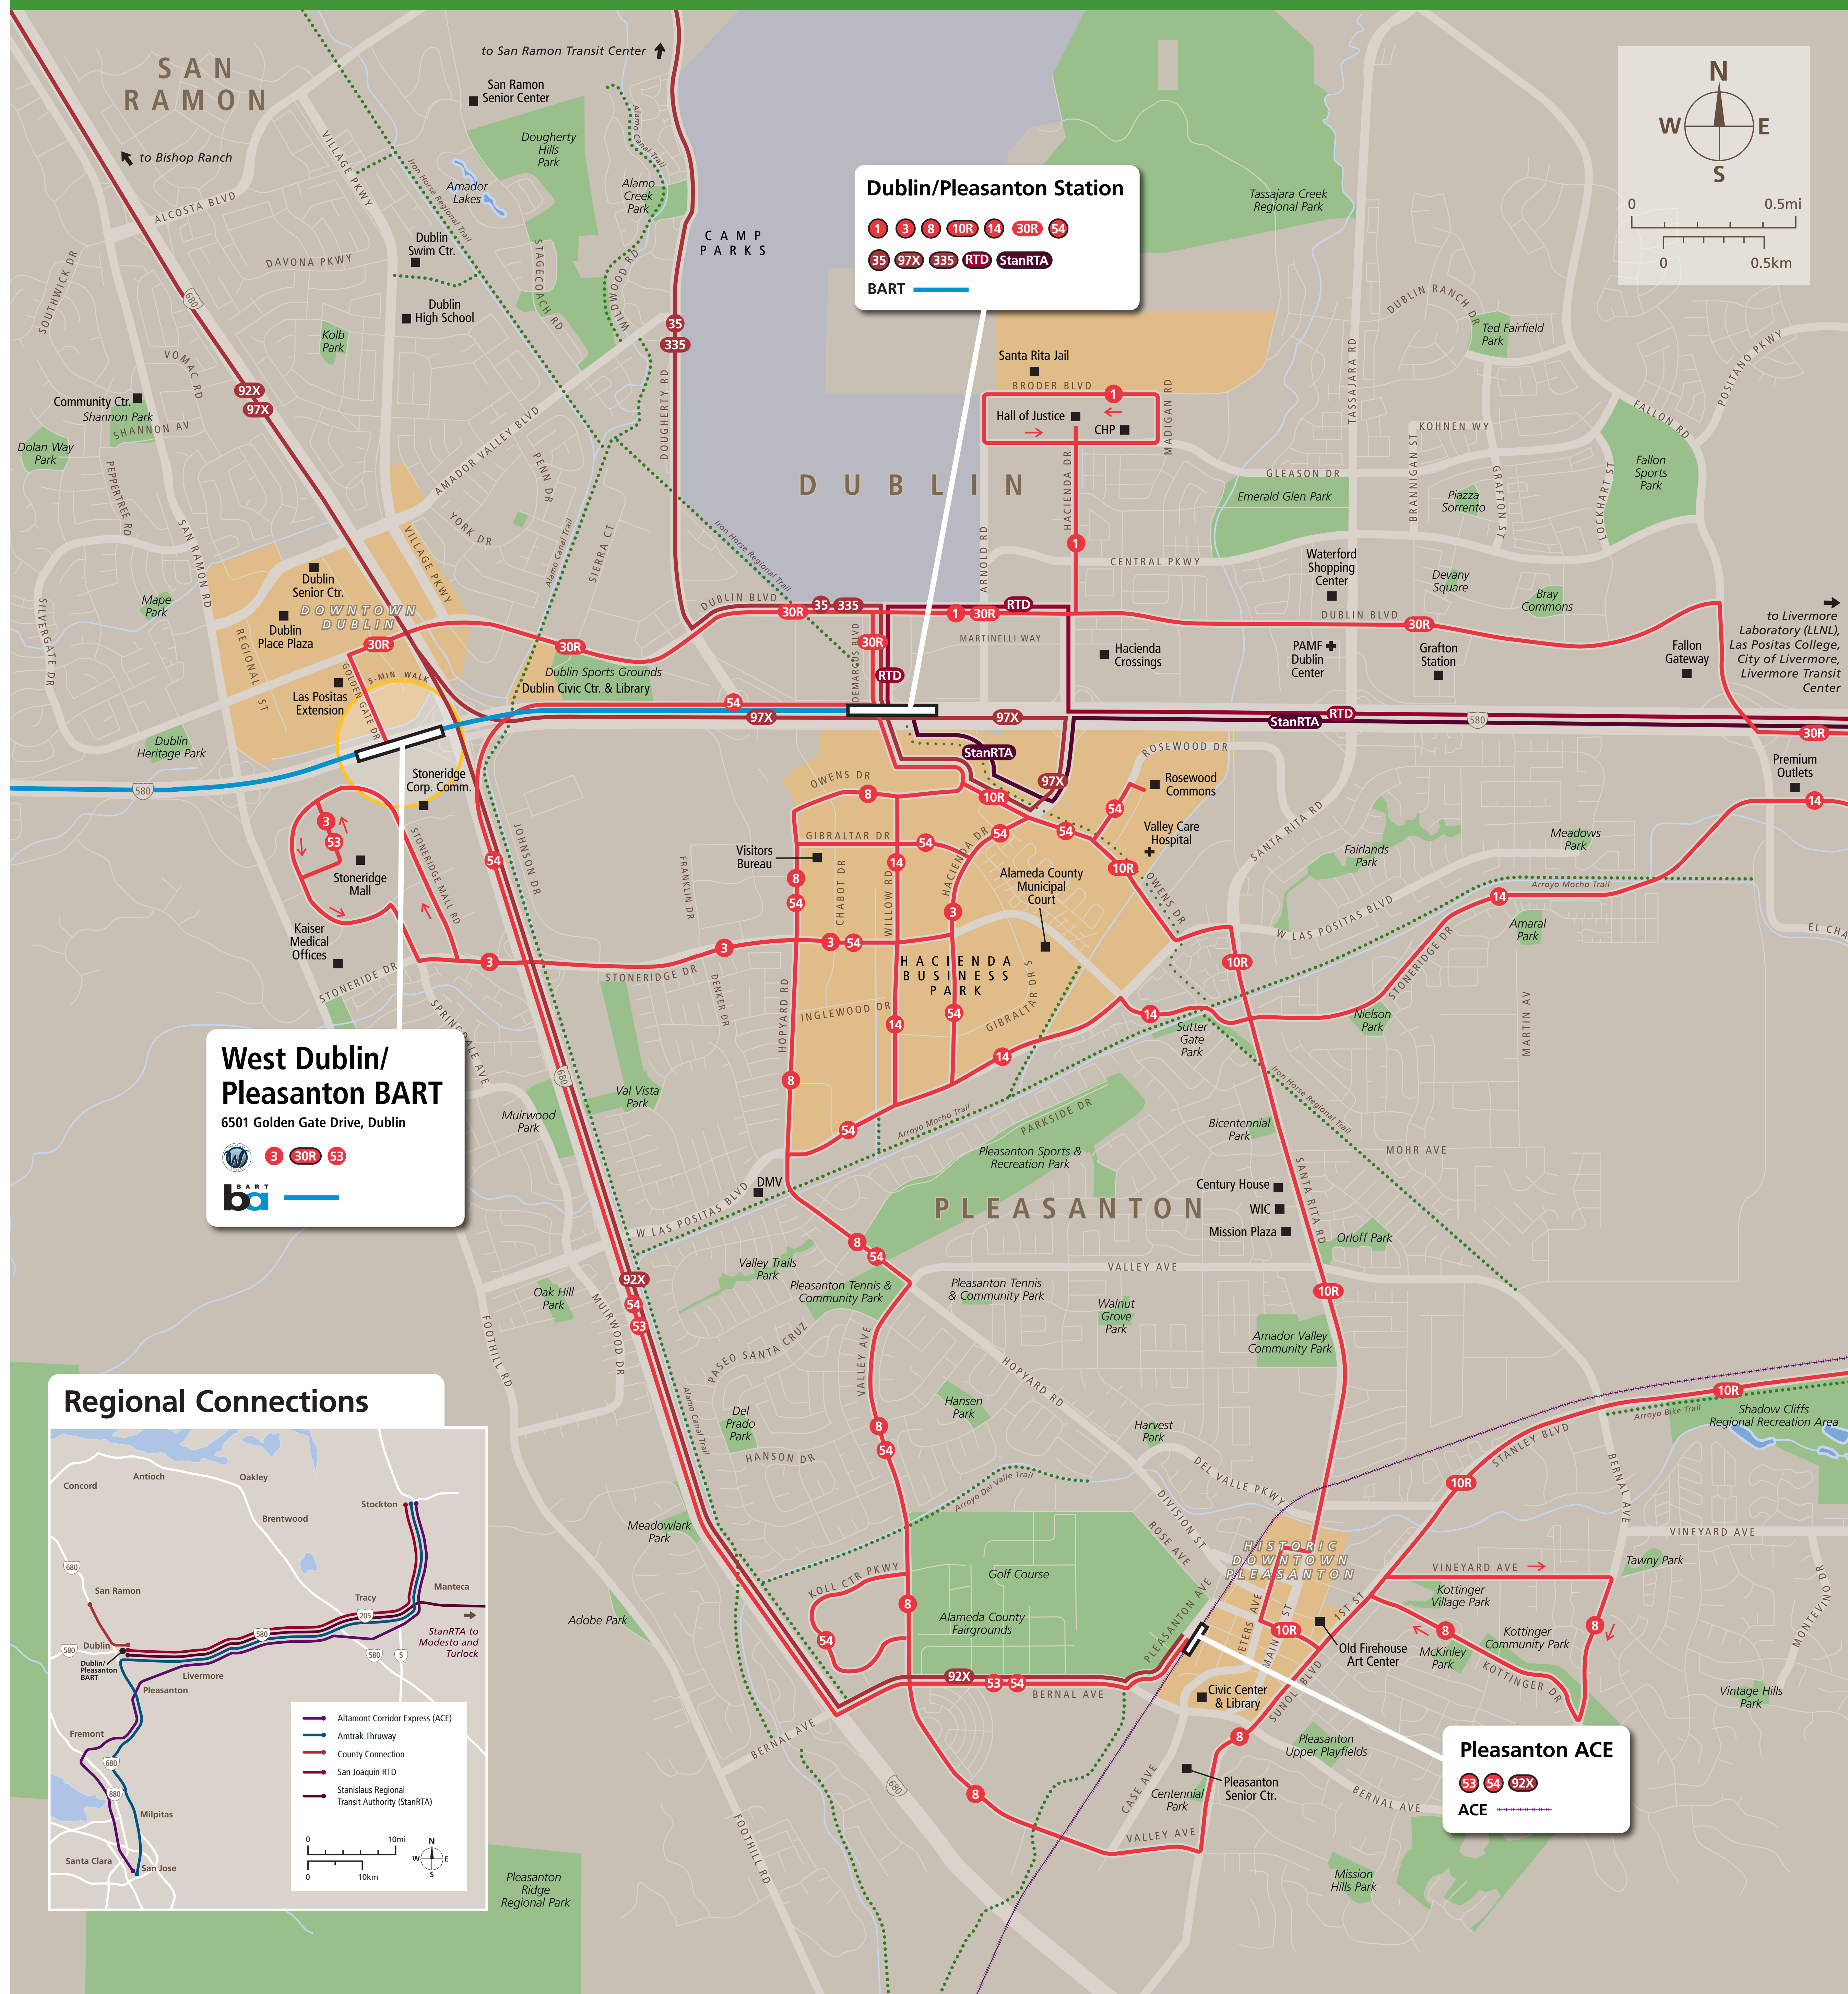

Transit Routes

Rutas del tránsito 公車路線圖

Transit Information

West Dublin/Pleasanton Station

Dublin

Map Key

- You Are Here
- 5-Minute Walk 1000ft/305m Radius
- BART
- ACE
- 35 County Connection
- RTD San Joaquin RTD
- StanRTA Stanislaus Regional Transit Authority
- 1 Wheels
- 1 Route Terminus
- Shared Use Bicycle & Pedestrian Path or Trail
- On-Street Bicycle Connection (Future Trail)

Dublin/Pleasanton Station

1 3 8 10R 14 30R 54
35 97X 335 RTD StanRTA

BART

West Dublin/Pleasanton BART
6501 Golden Gate Drive, Dublin

3 30R 53

BART
ba

Pleasanton ACE

53 54 92X

ACE

Regional Connections

Call 511 | 511.org