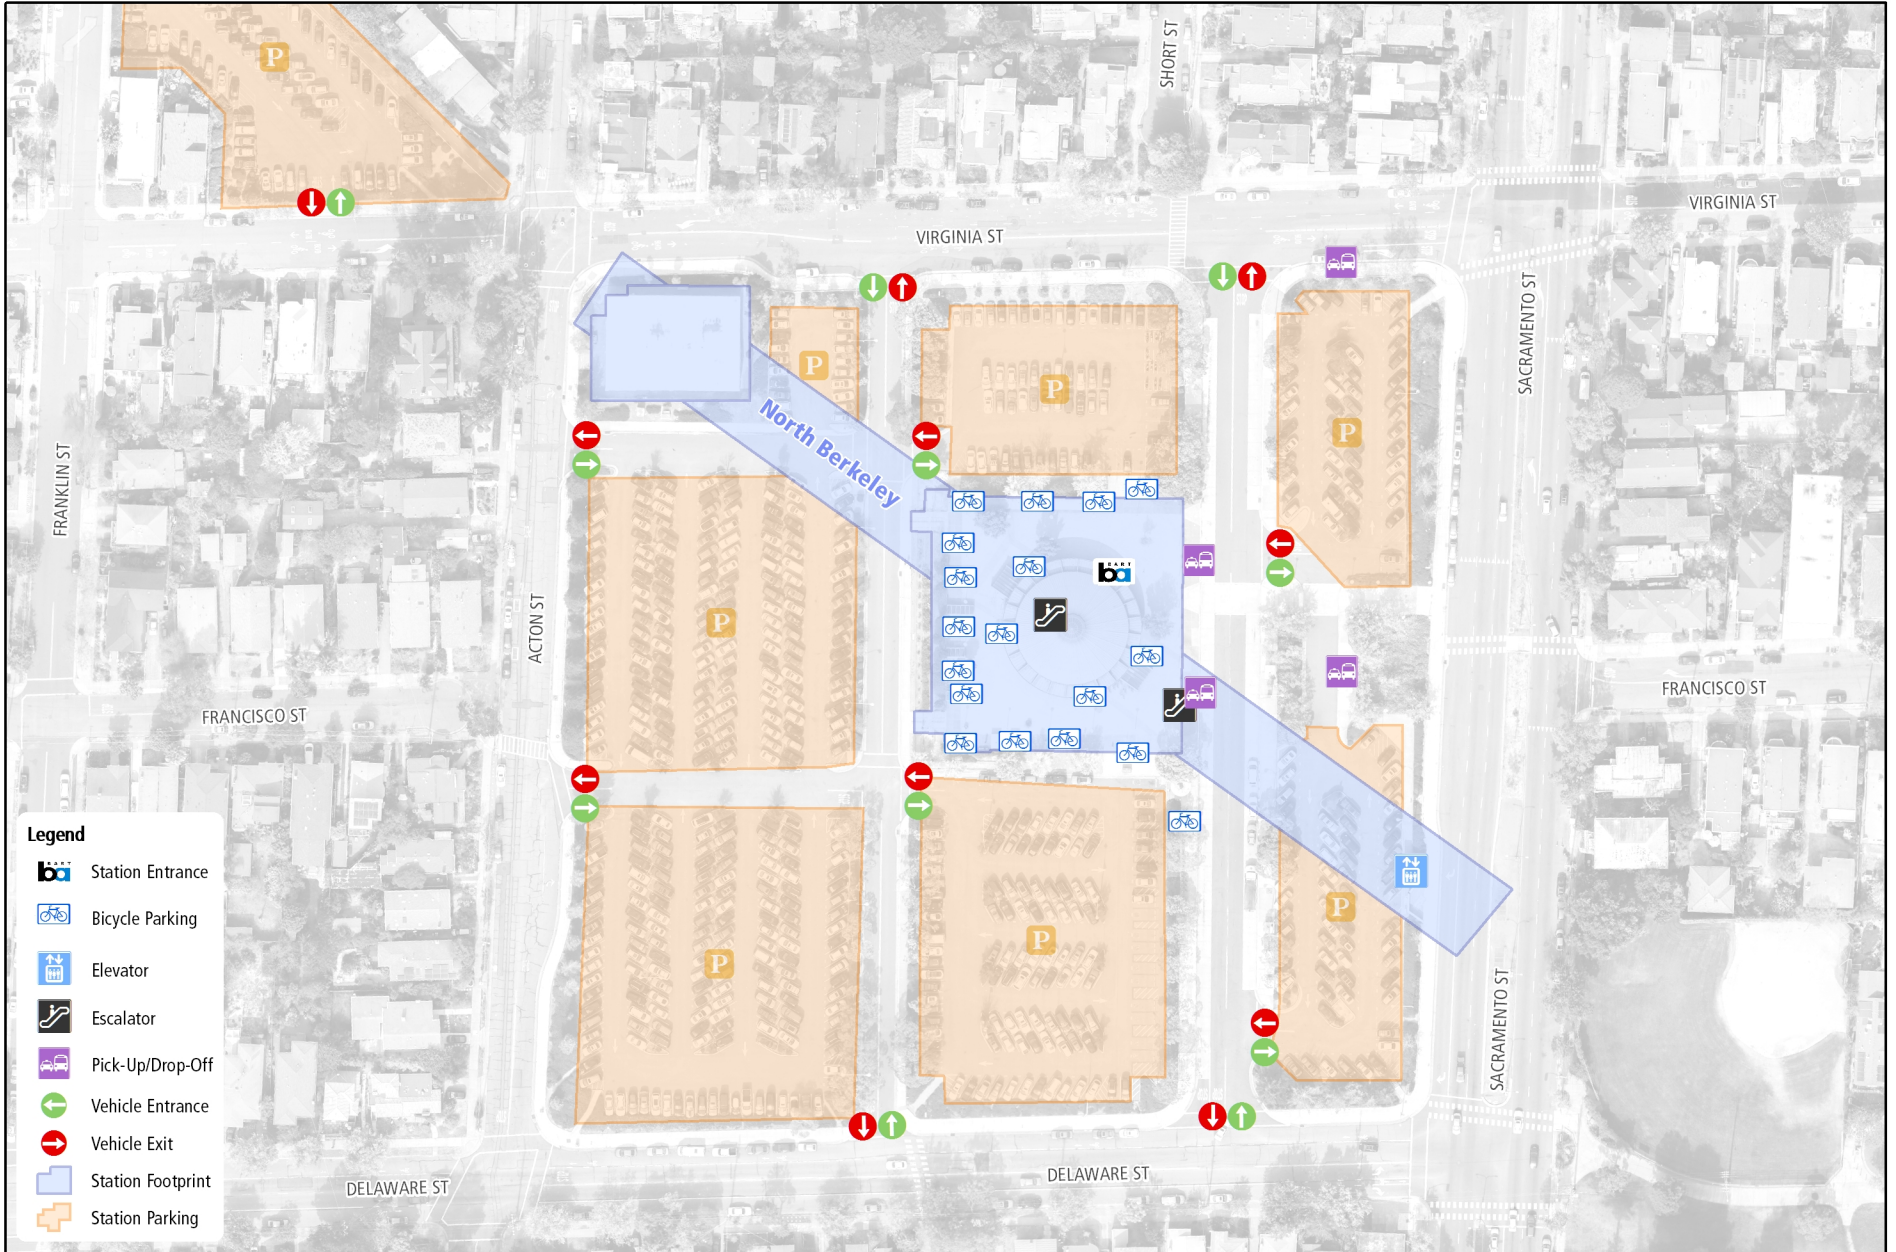

BART STATION OVERVIEW: North Berkeley

EGIS - Enterprise Geographic Information System

Date: 3/28/2019

- Legend**
- Station Entrance
 - Bicycle Parking
 - Elevator
 - Escalator
 - Pick-Up/Drop-Off
 - Vehicle Entrance
 - Vehicle Exit
 - Station Footprint
 - Station Parking

Data provided by numerous sources:
 BART, USGS, Esri, City & County of San Francisco, Alameda County, Contra Costa County, San Mateo County, and Santa Clara County

San Francisco Bay Area Rapid Transit District