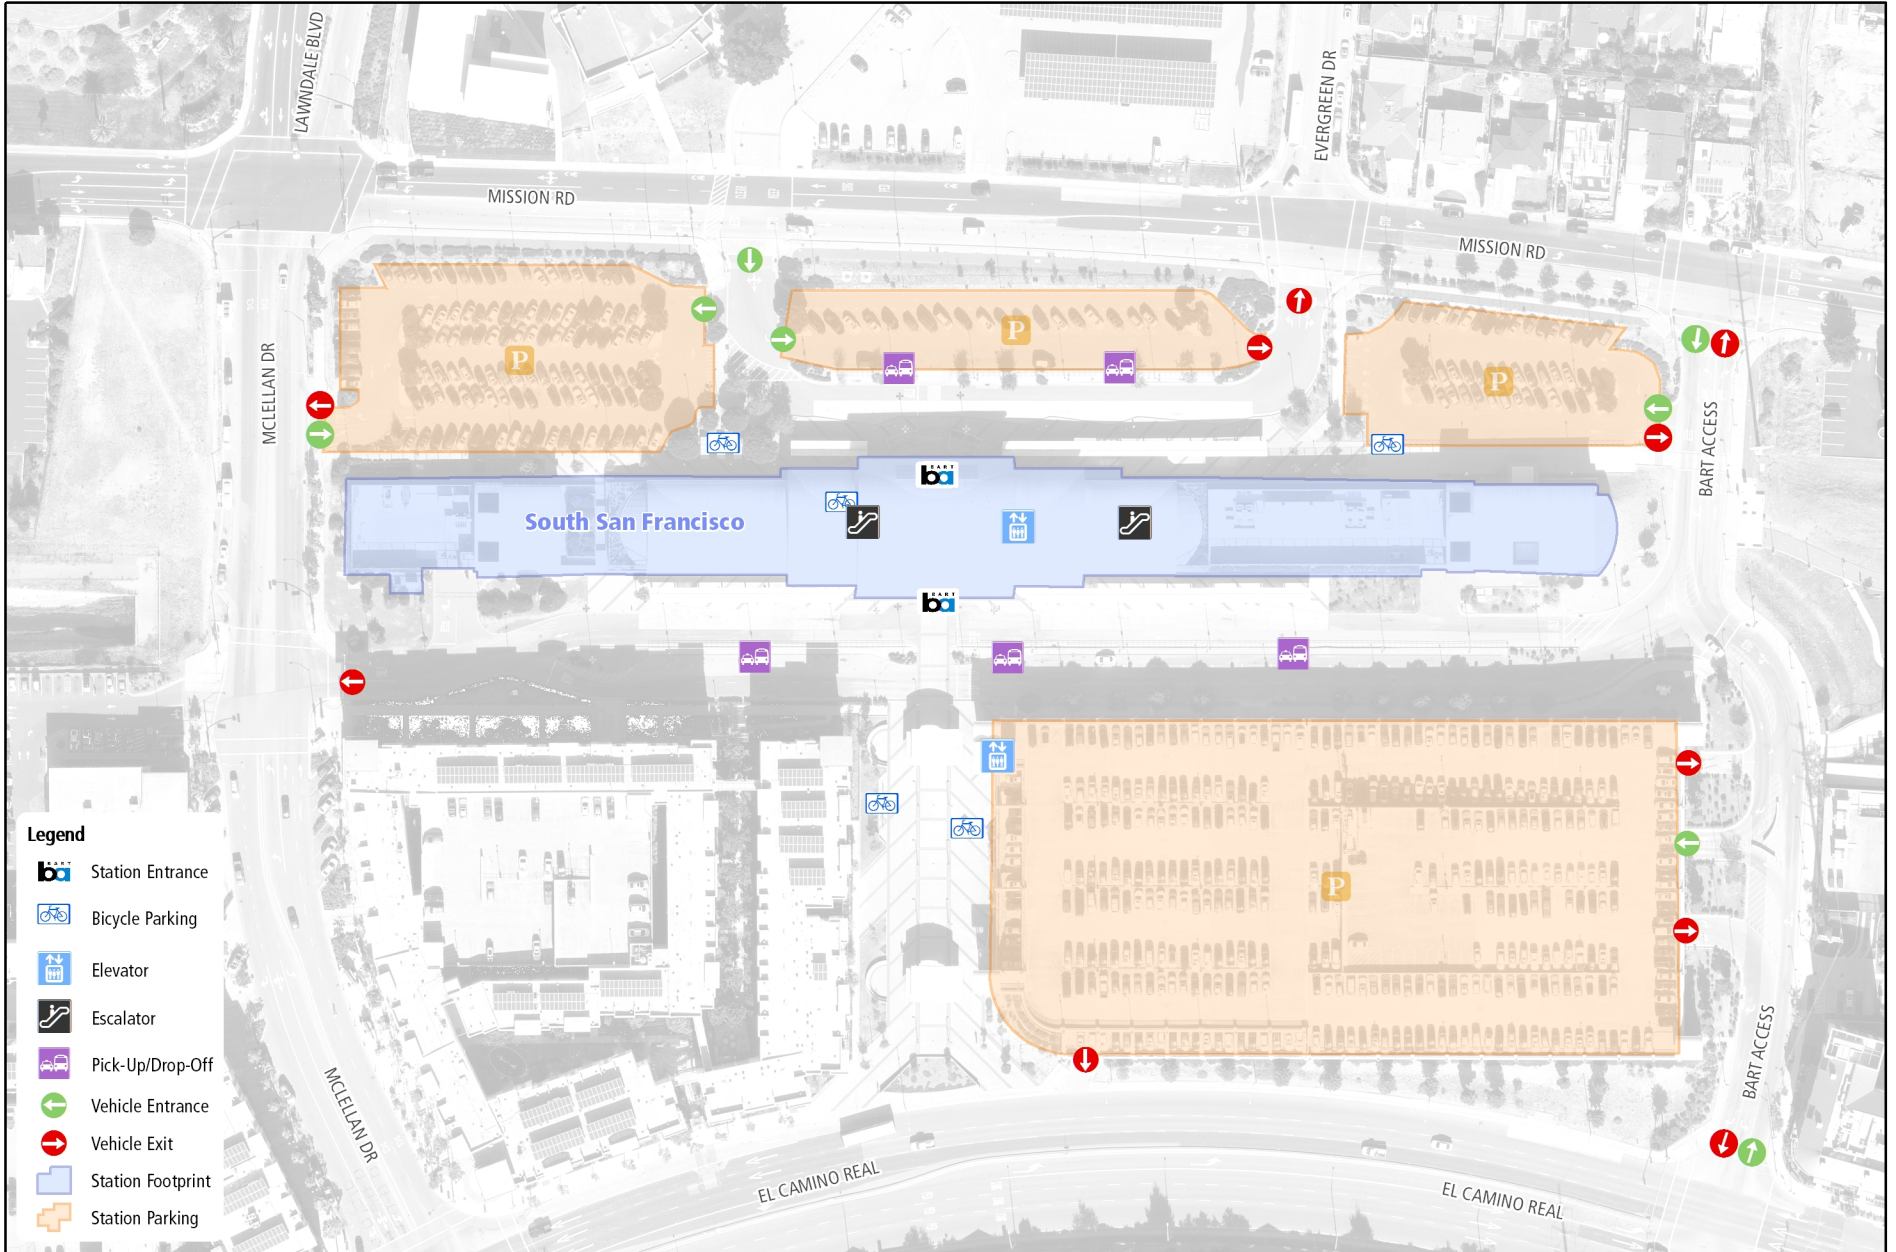

BART STATION OVERVIEW: South San Francisco

EGIS - Enterprise Geographic Information System

Date: 3/28/2019

- Legend**
- Station Entrance
 - Bicycle Parking
 - Elevator
 - Escalator
 - Pick-Up/Drop-Off
 - Vehicle Entrance
 - Vehicle Exit
 - Station Footprint
 - Station Parking

Data provided by numerous sources:
 BART, USGS, Esri, City & County of San Francisco, Alameda County, Contra Costa County, San Mateo County, and Santa Clara County

San Francisco Bay Area Rapid Transit District