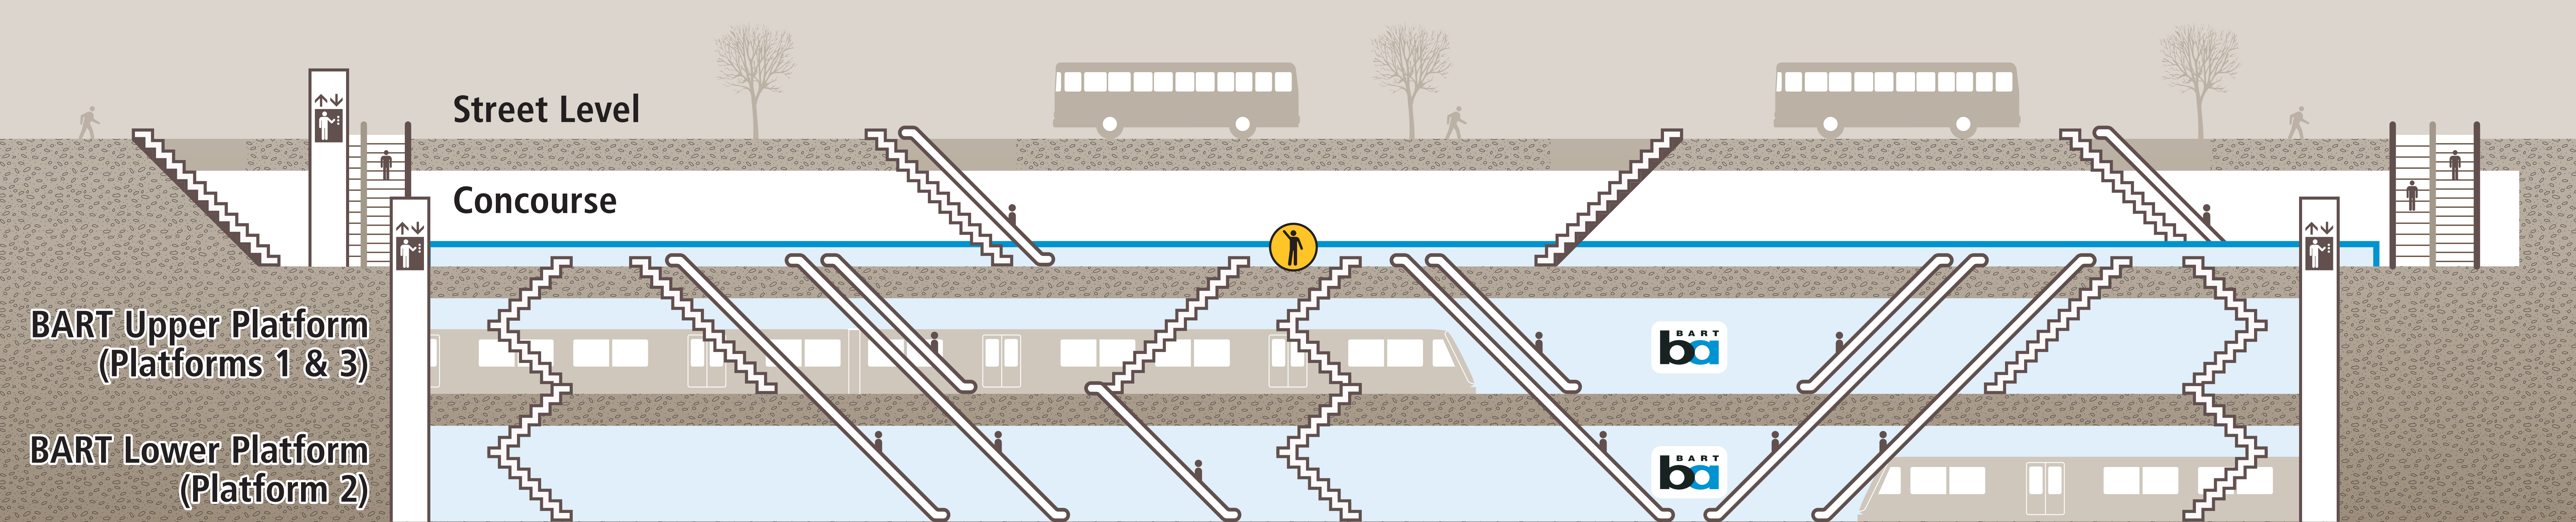

Station Section View

Free Bay Area
Transit Information
Dial 5-1-1 or visit 511.org