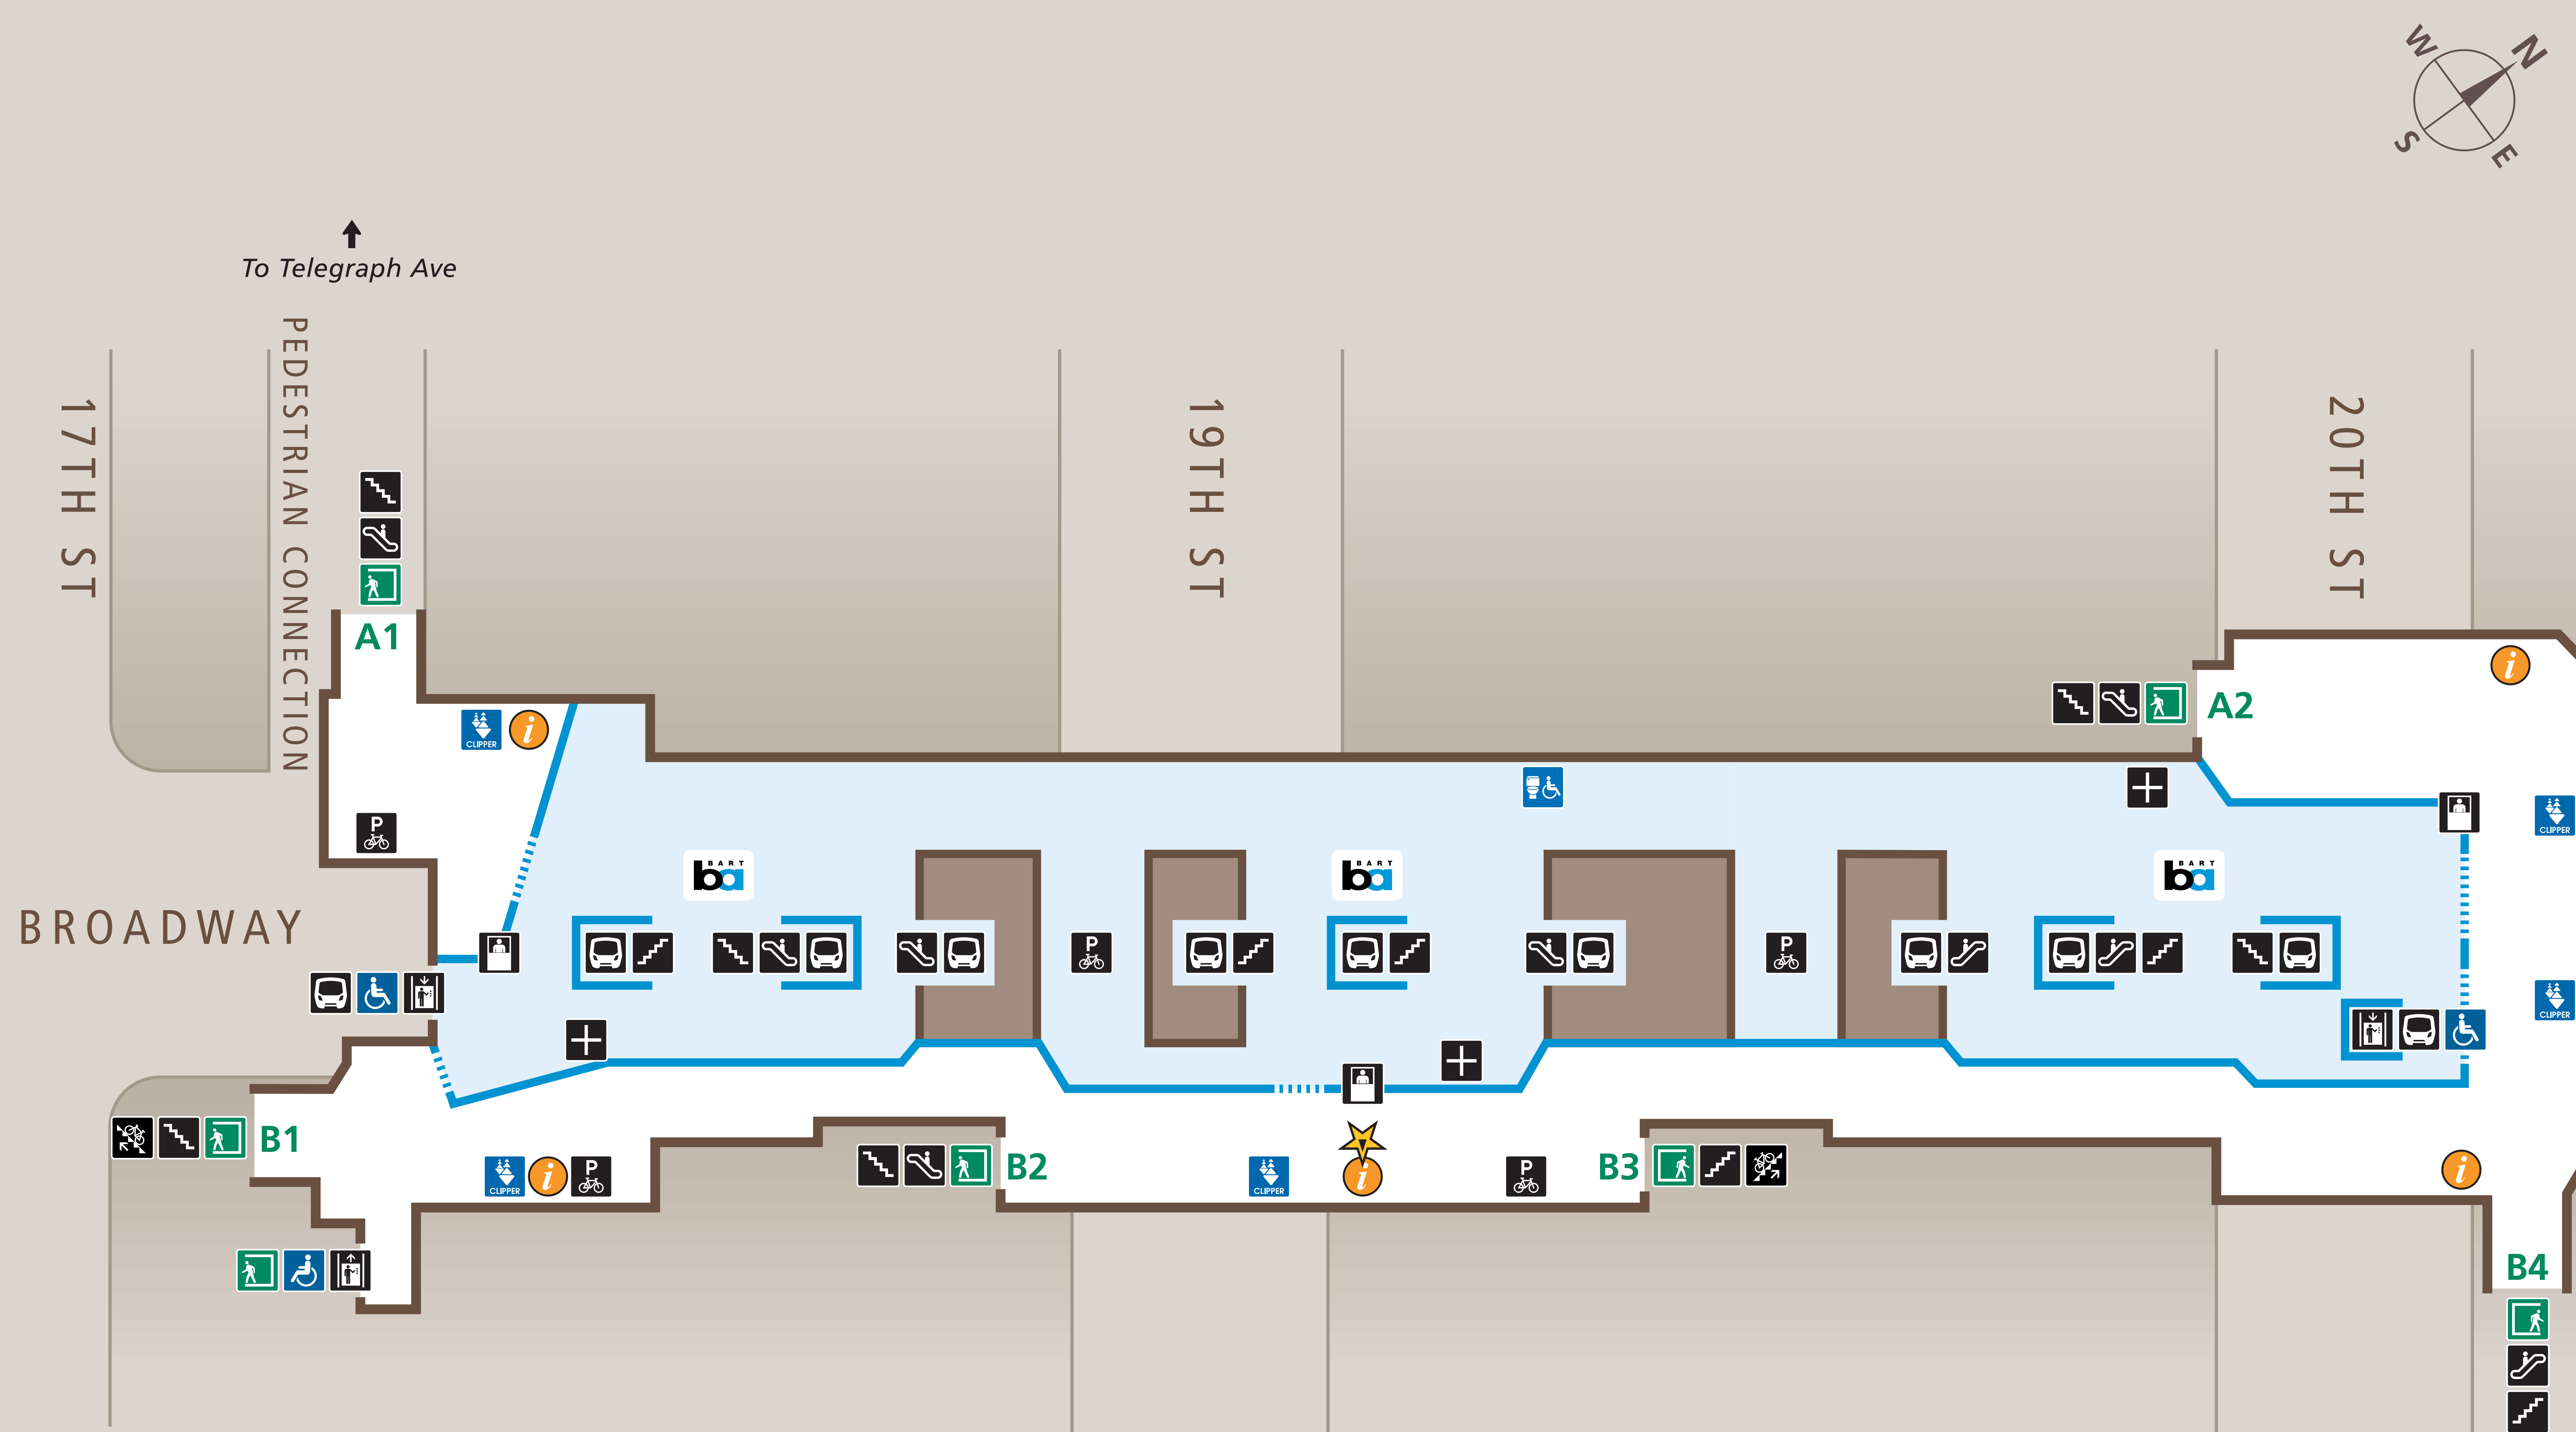

Station Map

Mapa de la estación

車站地圖

Transit Information

19th Street/
Oakland Station

Oakland

Map Key

- You Are Here
- Exit
- All-Gender Restroom
- BART Train
- Bike Channel (Stairs)
- Bike Parking
- Elevator
- Escalator
- Stairs
- Station Agent Booth
- Ticket Vending:
  - Addfare
  - Clipper / Add Cash Value
- Transit Information
- Wheelchair Accessible

Concourse Plan View