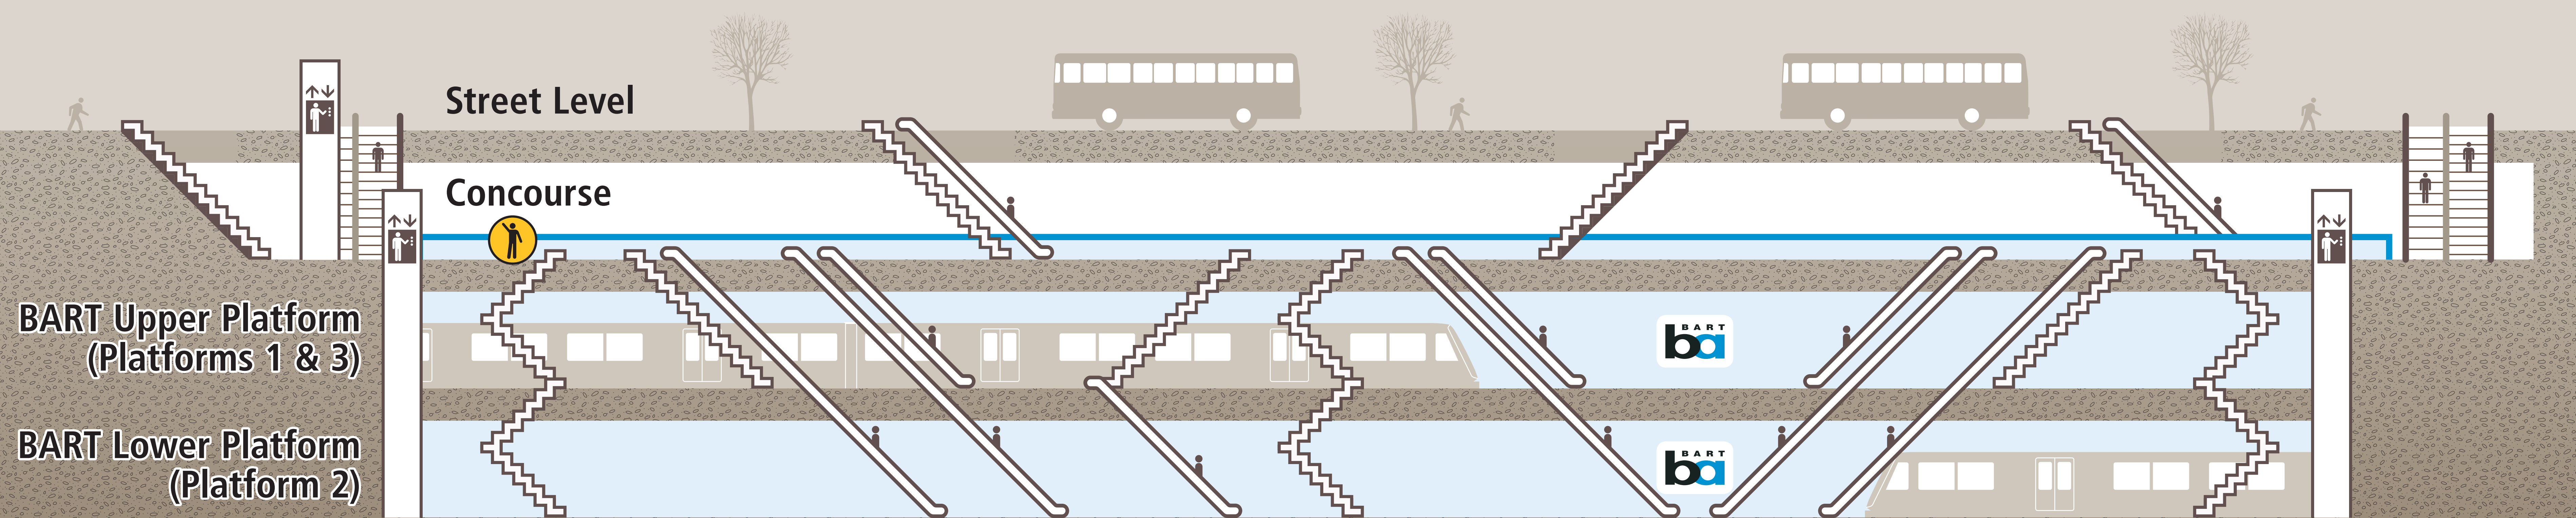

Station Section View

Free Bay Area
Transit Information
Dial 5-1-1 or visit 511.org