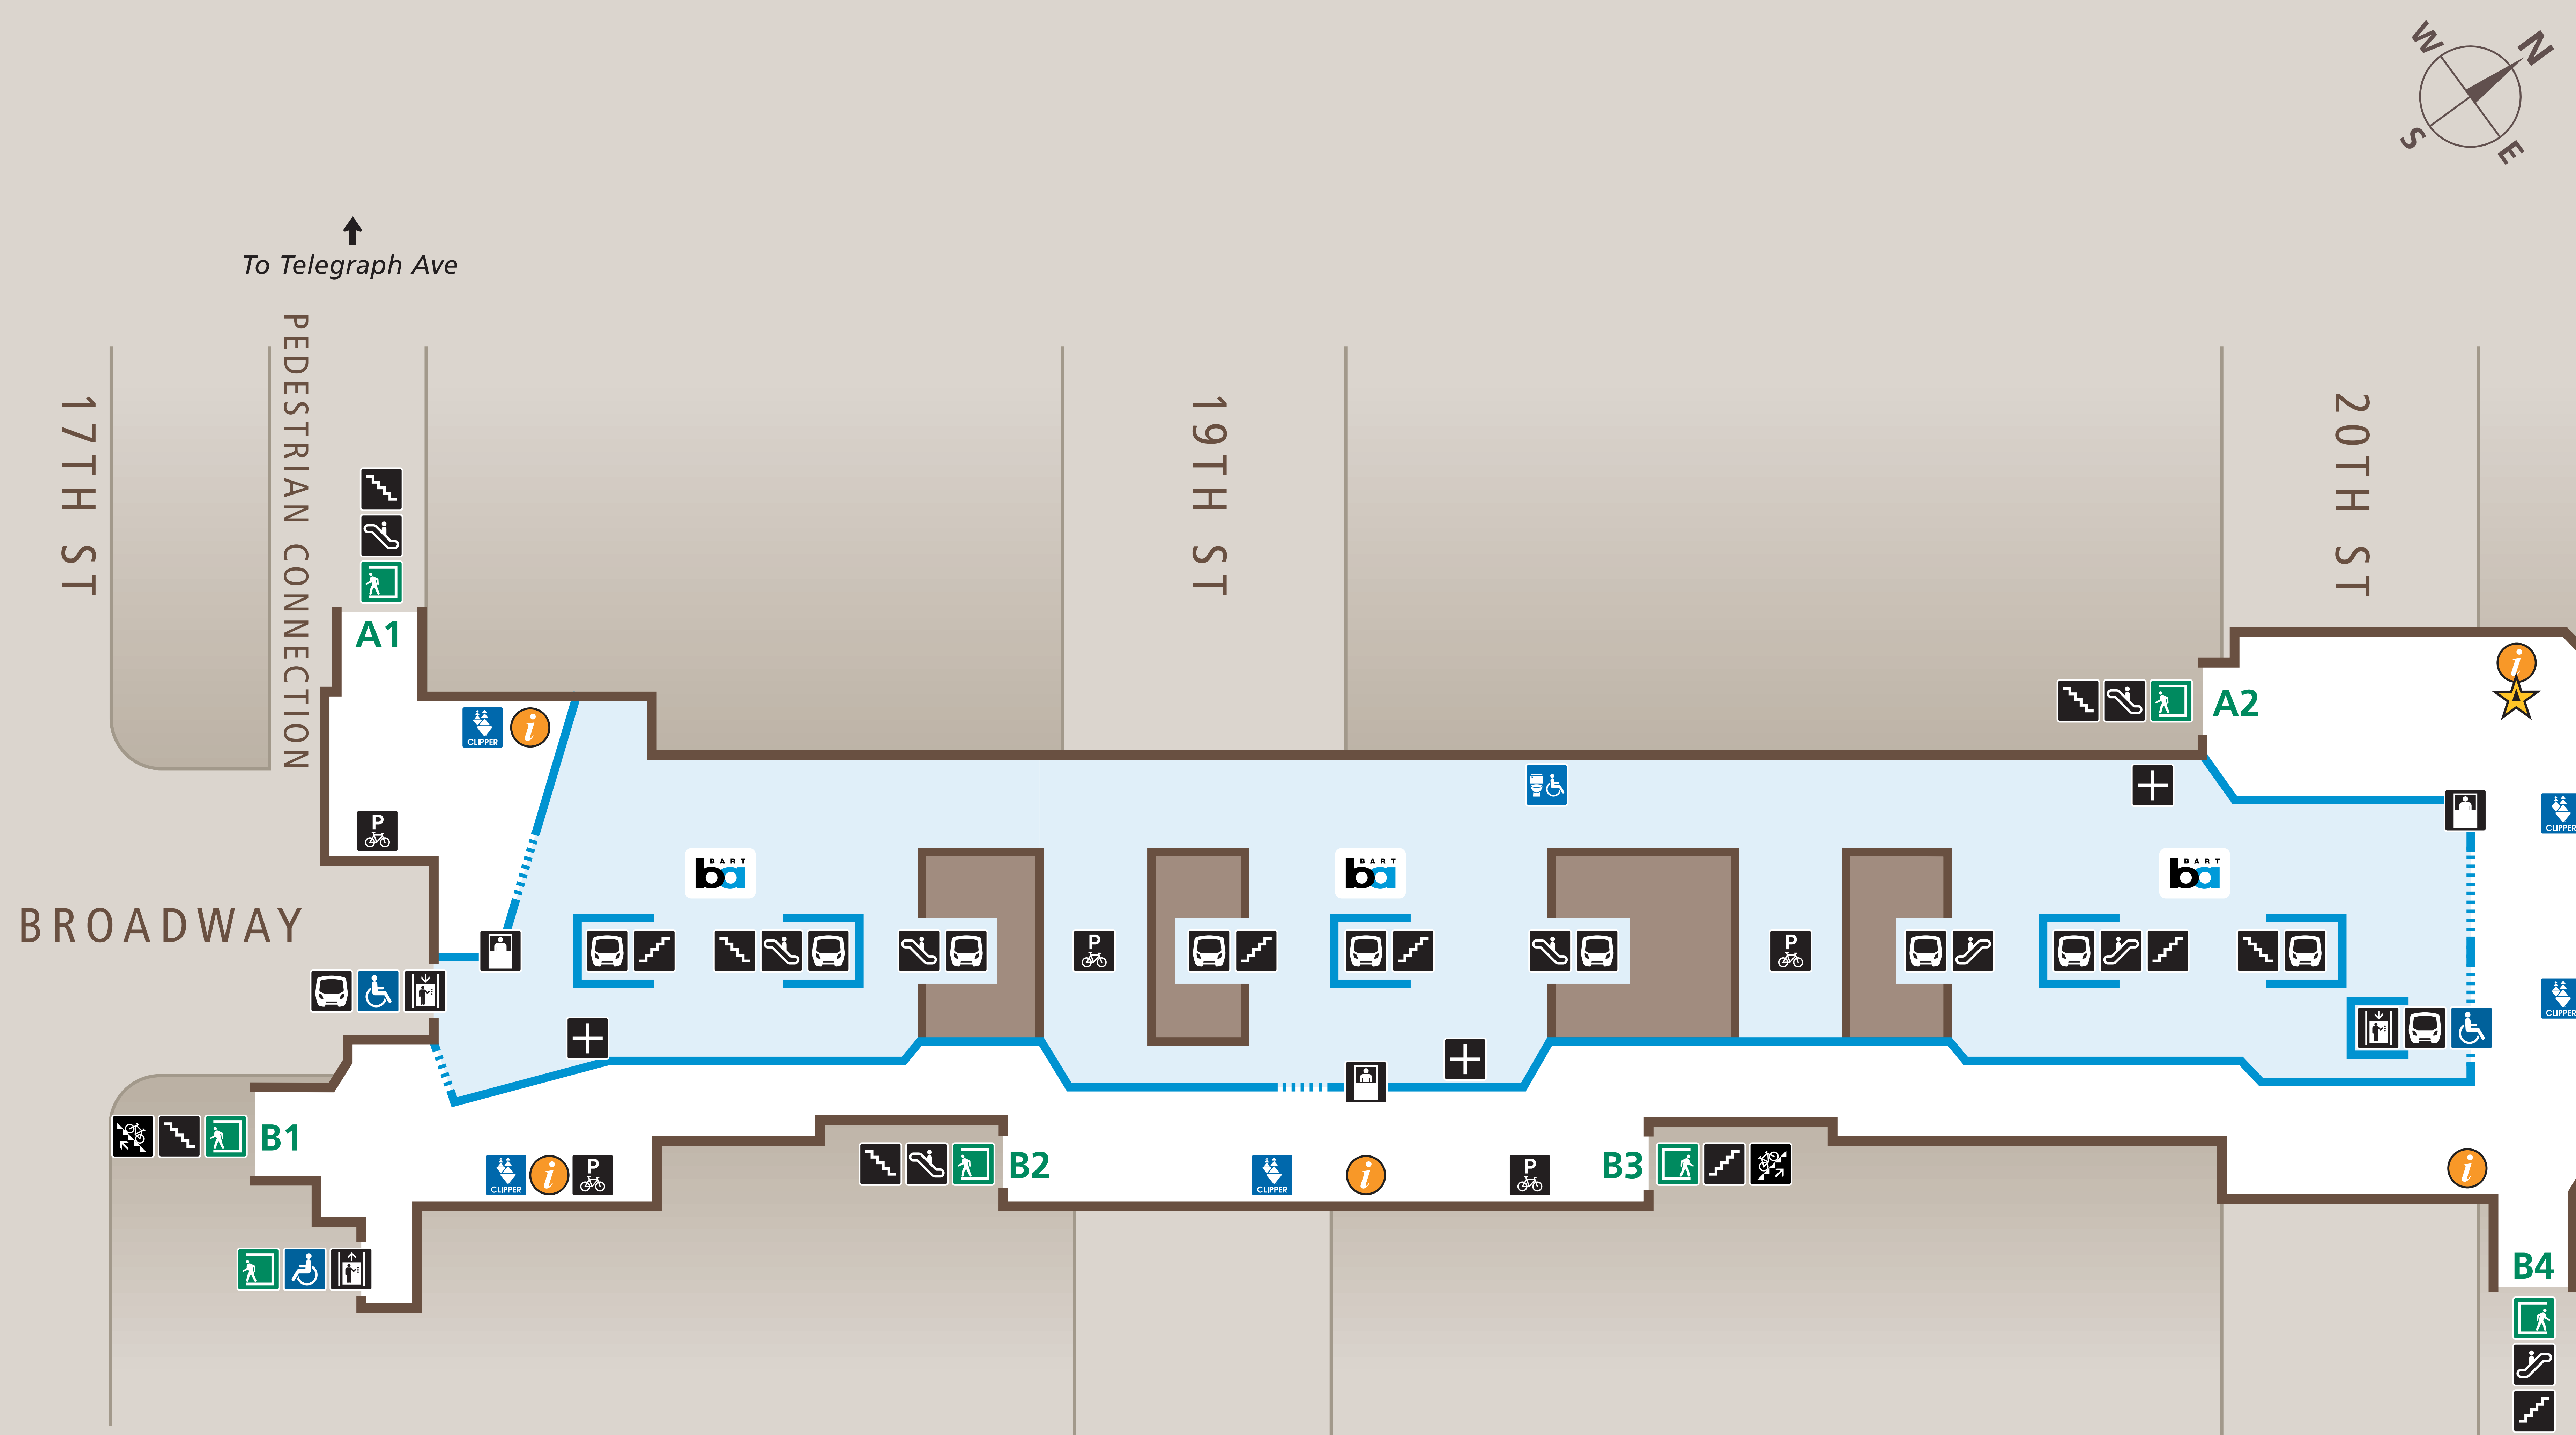

Station Map

Mapa de la estación

車站地圖

Transit Information

19th Street/
Oakland Station

Oakland

Map Key

- You Are Here
- Exit
- All-Gender Restroom
- BART Train
- Bike Channel (Stairs)
- Bike Parking
- Elevator
- Escalator
- Stairs
- Station Agent Booth
- Ticket Vending:
  - Addfare
  - Clipper / Add Cash Value
- Transit Information
- Wheelchair Accessible

Concourse Plan View