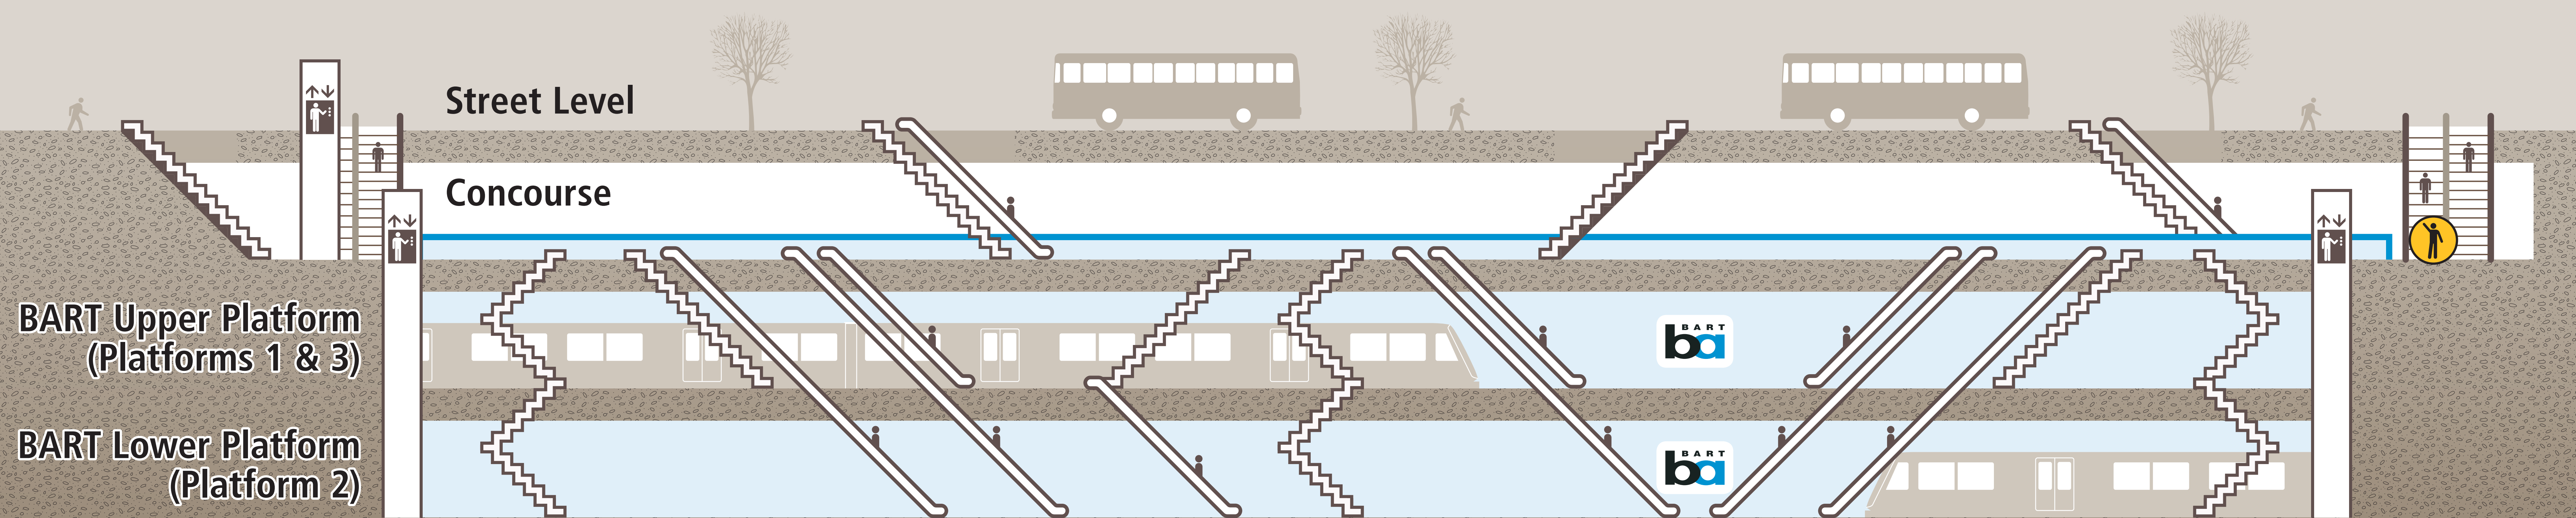

Station Section View

Free Bay Area
Transit Information
Dial 5-1-1 or visit 511.org