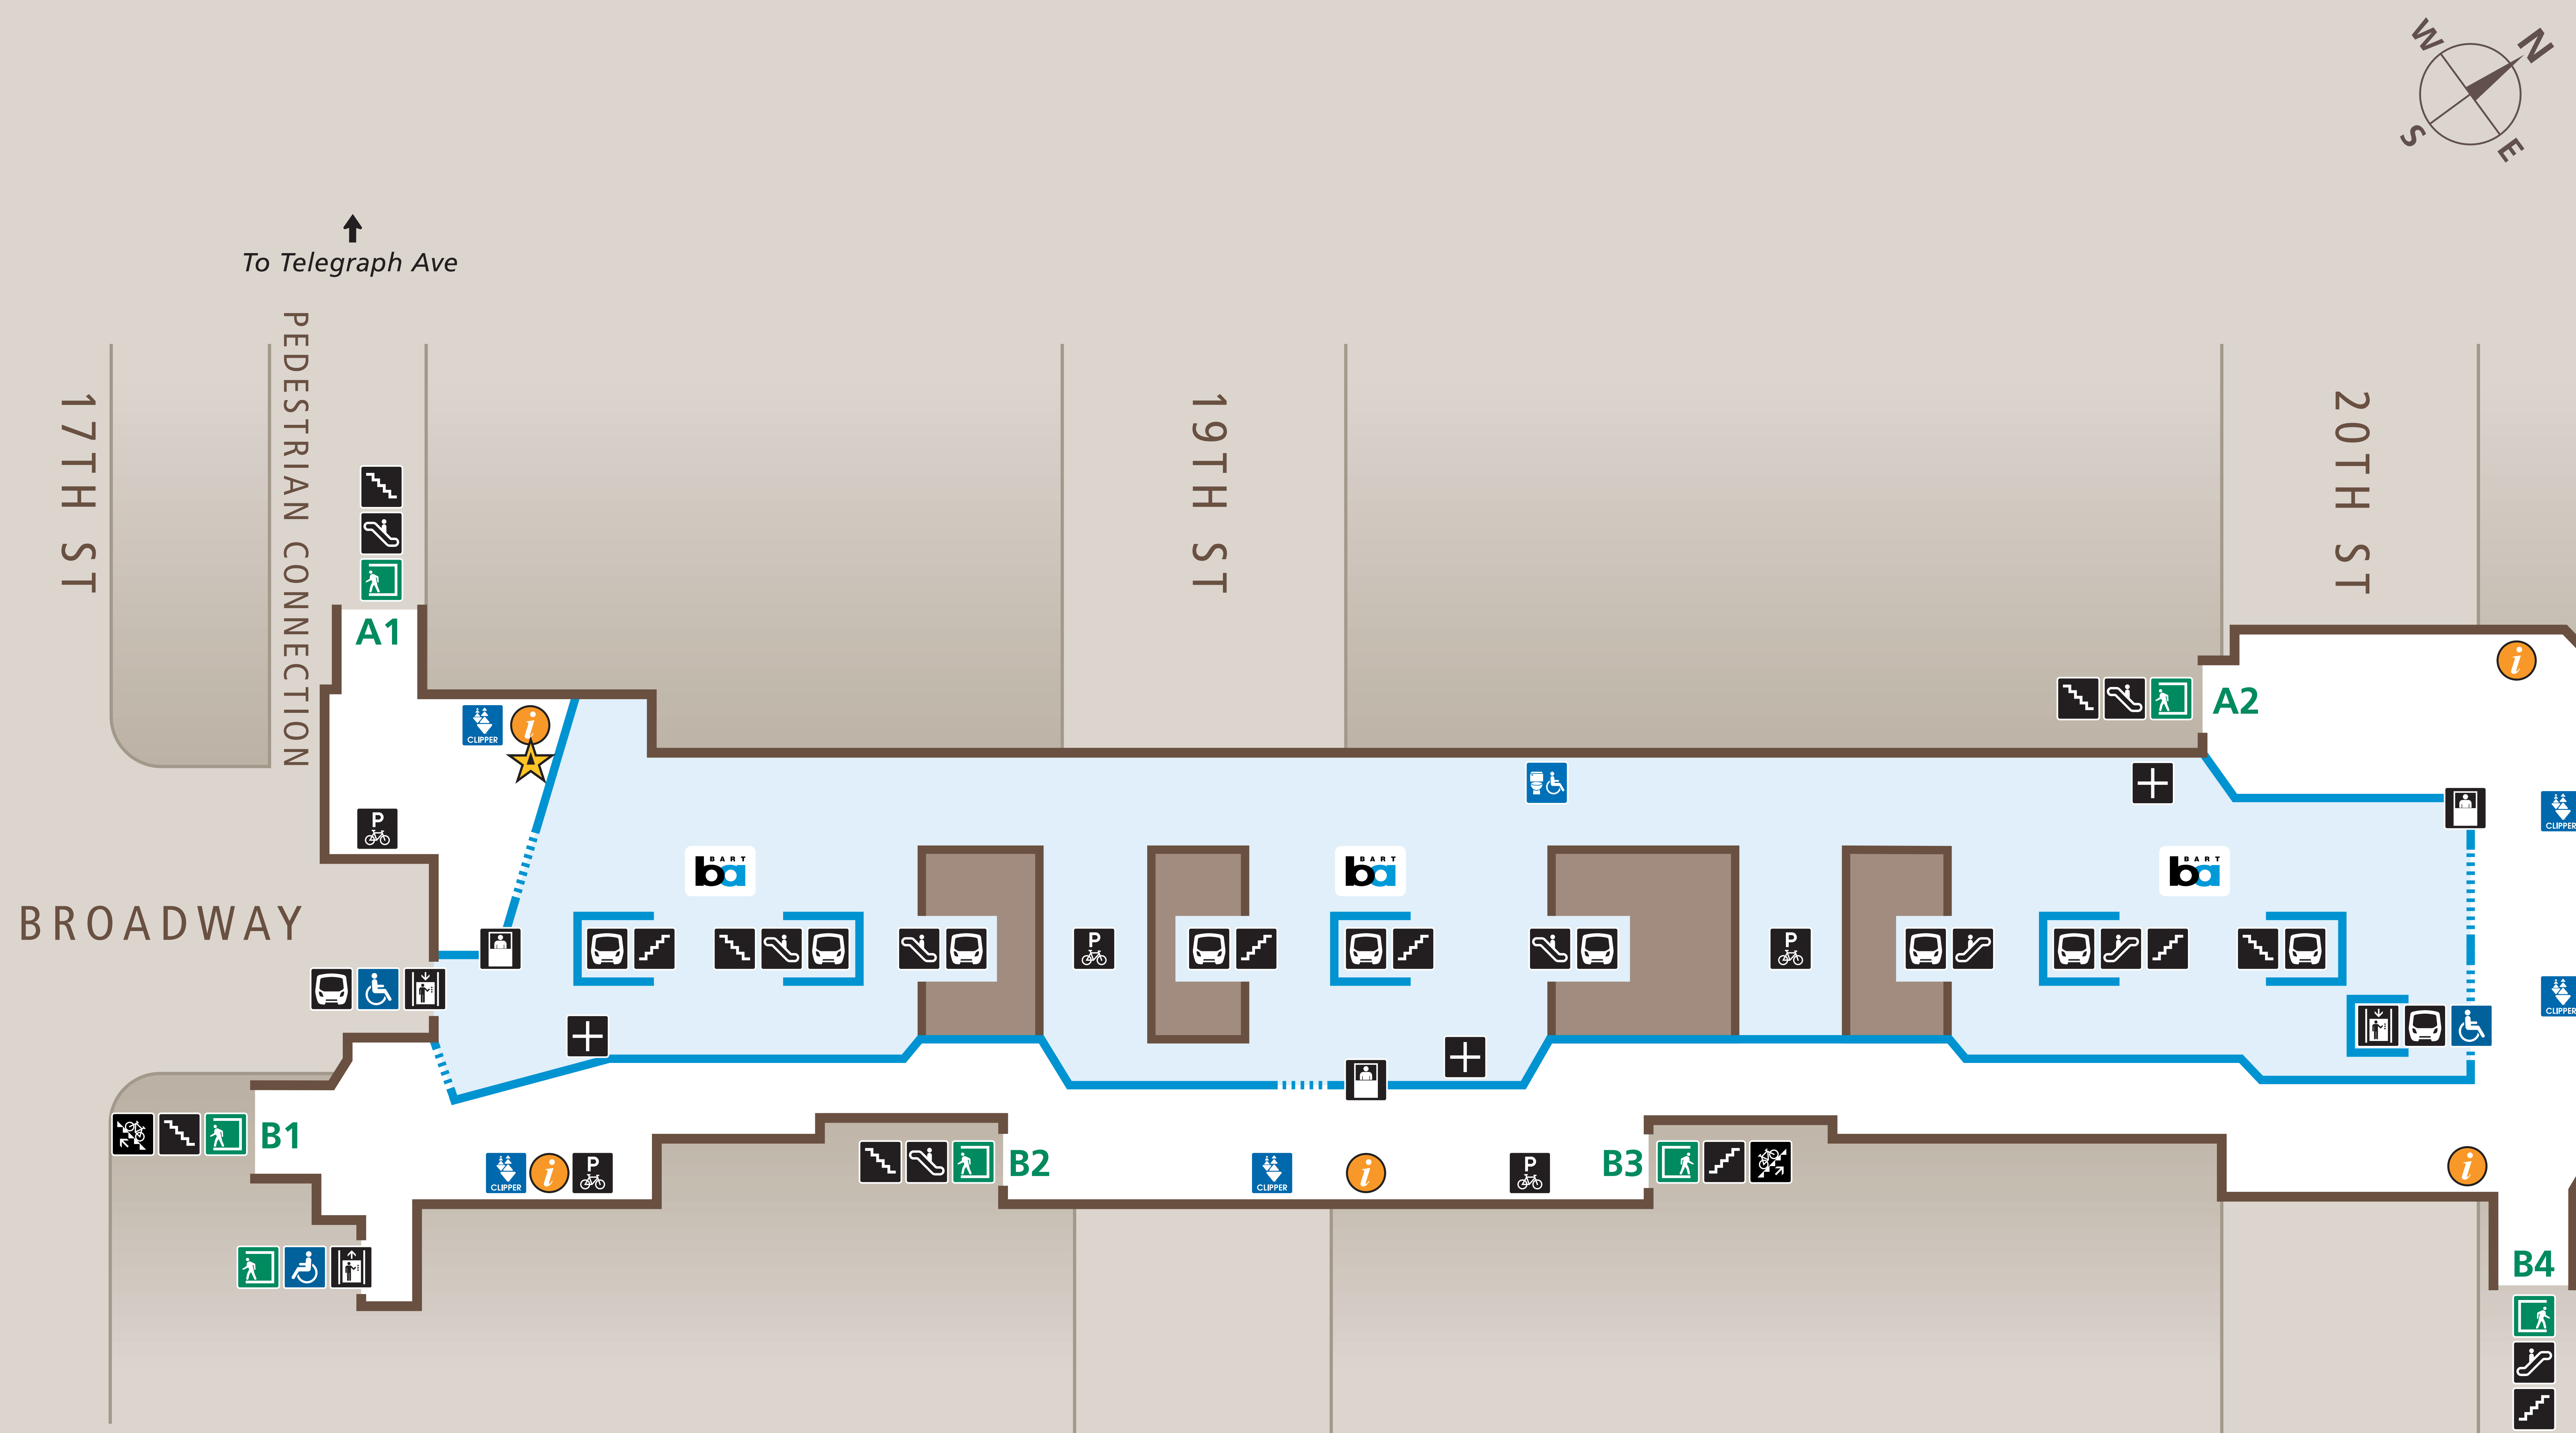

Station Map

Mapa de la estación 車站地圖

Transit Information

19th Street/
Oakland Station

Oakland

Map Key

- You Are Here
- Exit
- All-Gender Restroom
- BART Train
- Bike Channel (Stairs)
- Bike Parking
- Elevator
- Escalator
- Stairs
- Station Agent Booth
- **Ticket Vending:**
- Addfare
- Clipper / Add Cash Value
- Transit Information
- Wheelchair Accessible

Concourse Plan View