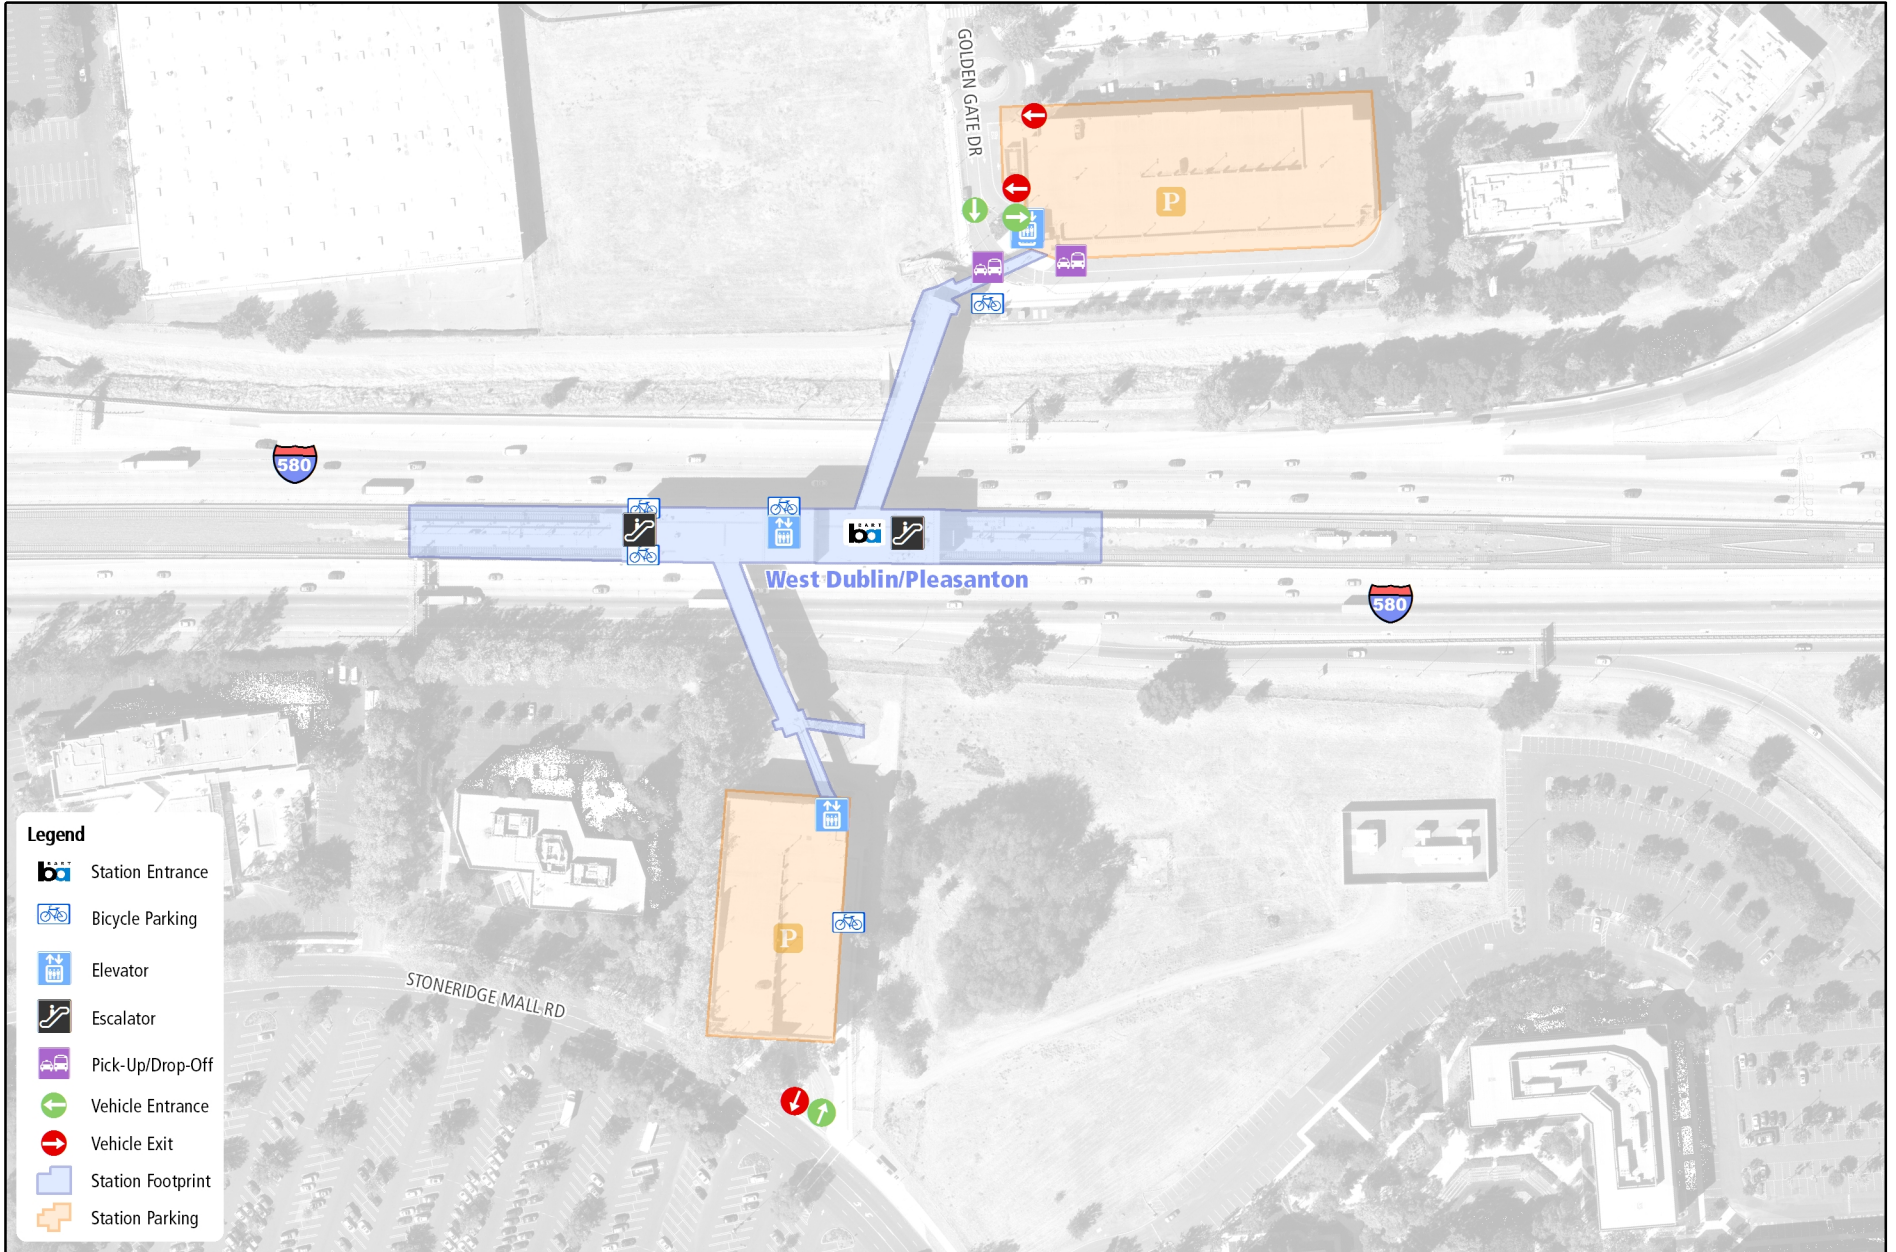

BART STATION OVERVIEW: West Dublin/Pleasanton

EGIS - Enterprise Geographic Information System

Date: 3/28/2019

- Legend**
- Station Entrance
 - Bicycle Parking
 - Elevator
 - Escalator
 - Pick-Up/Drop-Off
 - Vehicle Entrance
 - Vehicle Exit
 - Station Footprint
 - Station Parking

Data provided by numerous sources:
 BART, USGS, Esri, City & County of San Francisco, Alameda County, Contra Costa County, San Mateo County, and Santa Clara County

San Francisco Bay Area Rapid Transit District