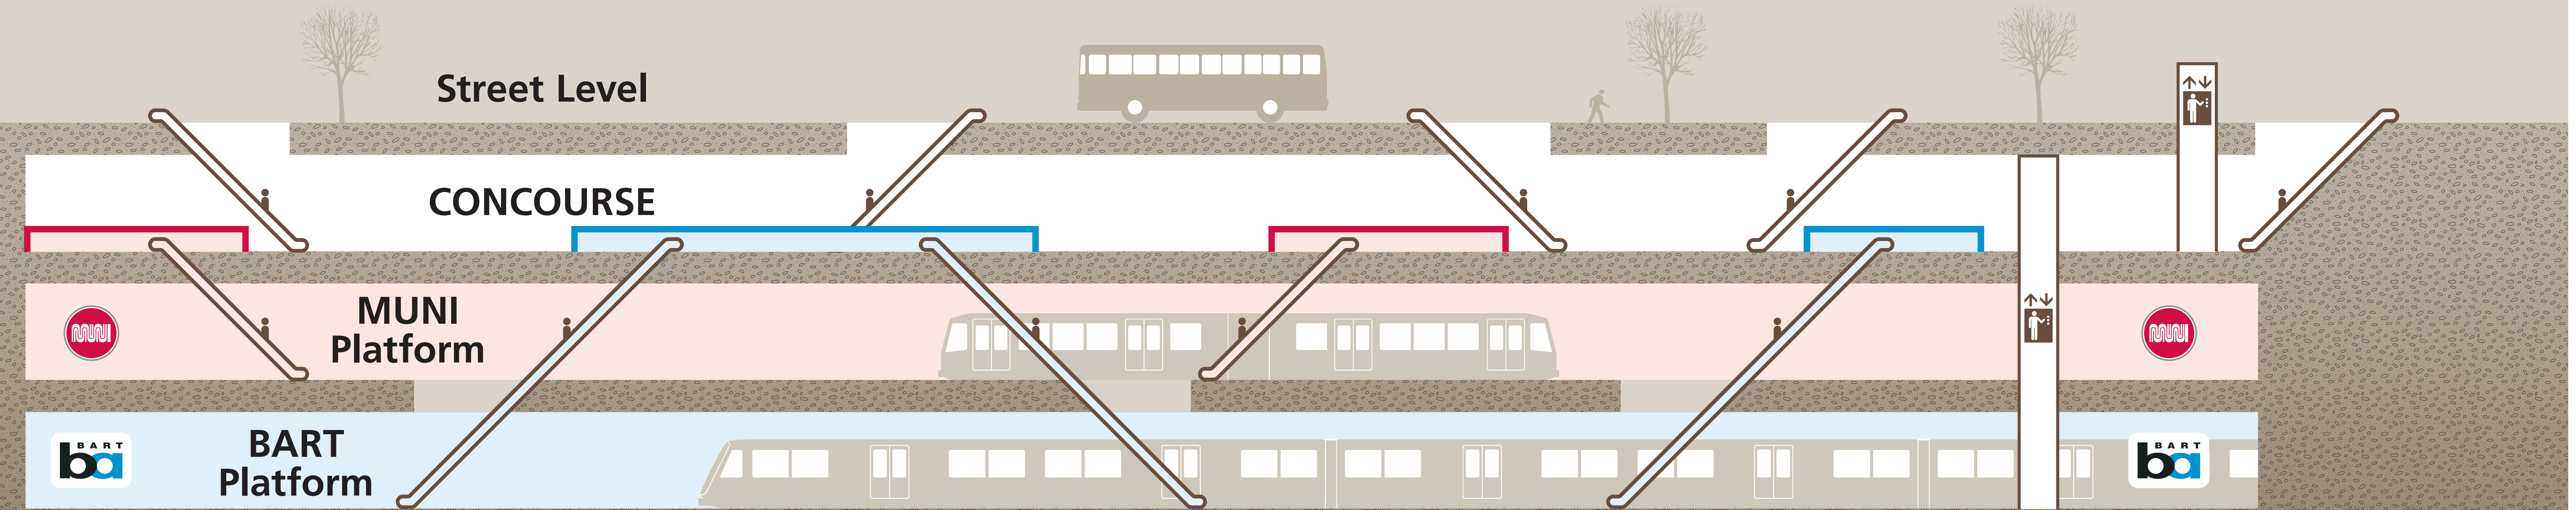

Station Map

Mapa de la estación

車站地圖

Station Area Map

Concourse Plan View

Station Section View

Transit Information

Montgomery Station

San Francisco

Map Key

- ★ You Are Here
- i Transit Information
- Exit
- A1 to Market St & Post St
- A2 to Market St & Montgomery St
- A3 to Market St & Sutter St
- A4 to Sansome St & Sutter St
- B1 to New Montgomery St
- B2 to Market St & 2nd St
- B3 to Market St (500 Block)
- BART Train
- Coffee Shop
- Elevator
- Escalator
- Florist Booth
- Muni Metro Light Rail
- News Stand
- Stairs
- Station Agent Booth
- Telephone
- Ticket Vending:
 - BART / Clipper Add Cash Value
 - Clipper / Add Cash Value
 - Addfare
 - Transit Store (Ticket Purchase)
 - Wheelchair Accessible

**Free Bay Area
Transit Information**
Dial 5-1-1 or visit 511.org

Sponsored by the Metropolitan Transportation Commission. Contact us at (510) 817-5900 or signcomments@mtc.ca.gov.