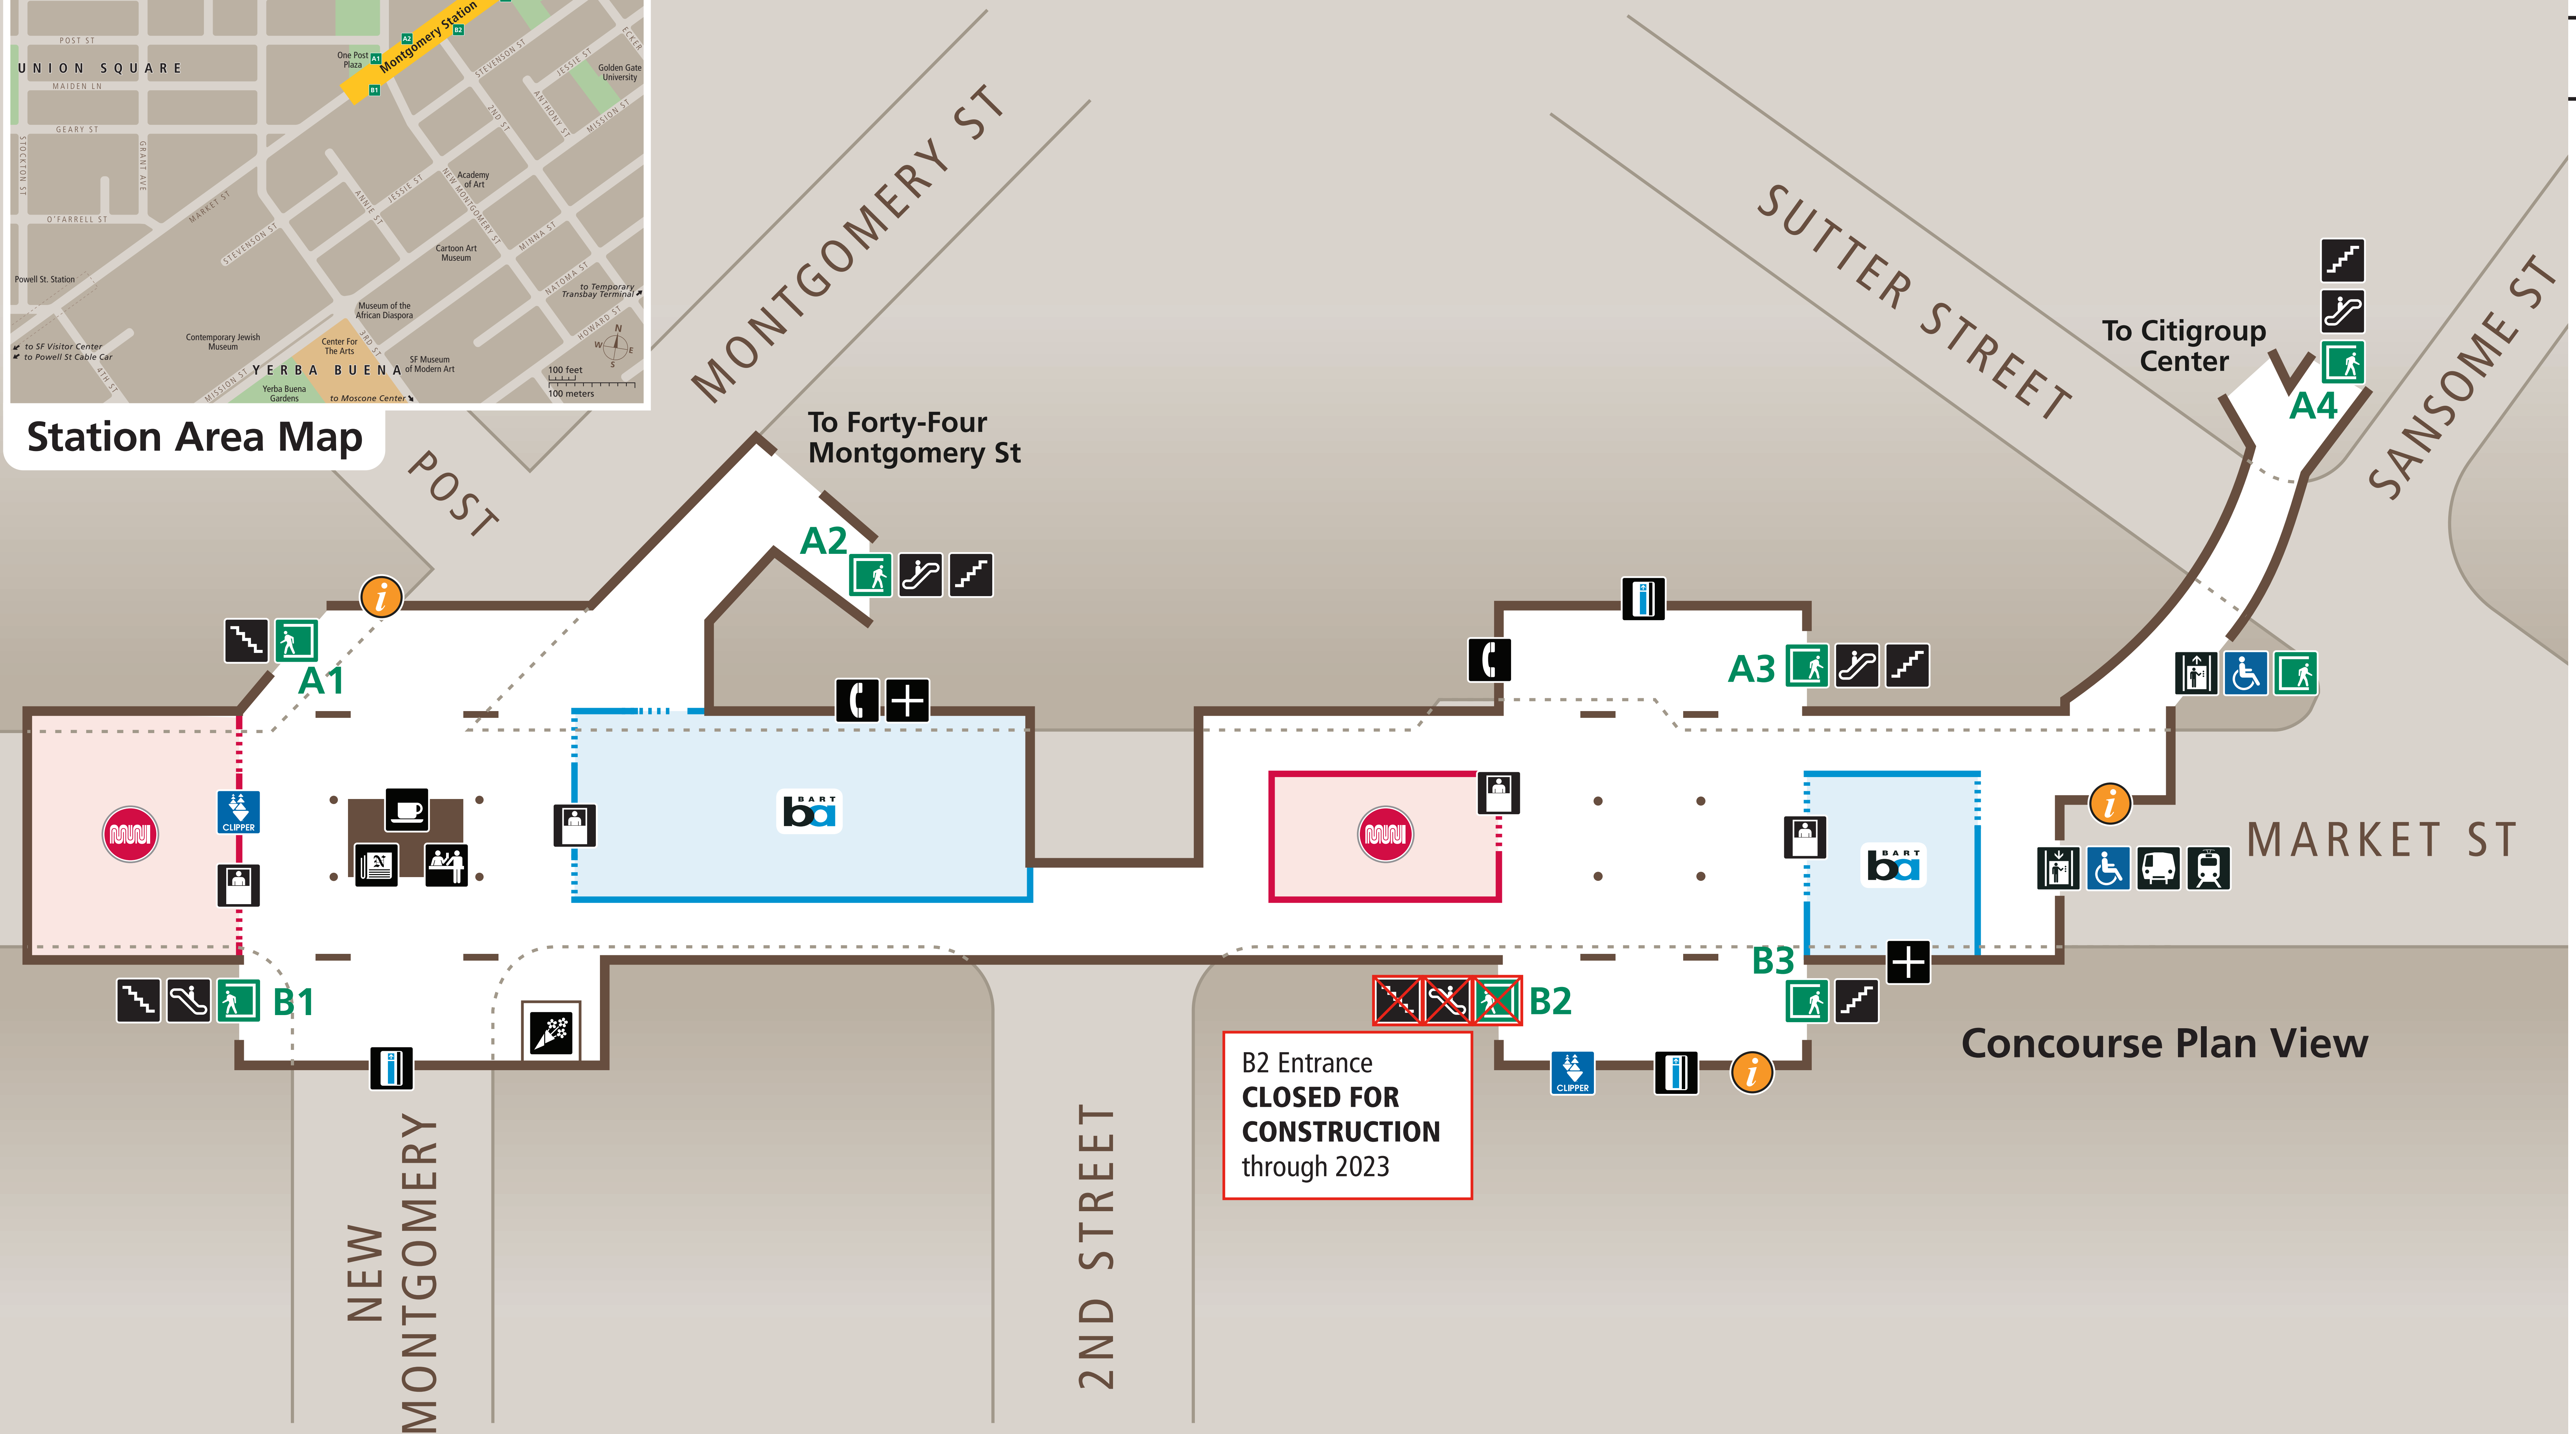

Station Map

Mapa de la estación

車站地圖

Station Area Map

Concourse Plan View

Station Section View

Transit Information

Montgomery Station

San Francisco

Map Key

- ★ You Are Here
- i Transit Information
- Exit
- A1 to Market St & Post St
- A2 to Market St & Montgomery St
- A3 to Market St & Sutter St
- A4 to Sansome St & Sutter St
- B1 to New Montgomery St
- B2 to Market St & 2nd St
- B3 to Market St (500 Block)
- BART Train
- Coffee Shop
- Elevator
- Escalator
- Florist Booth
- Muni Metro Light Rail
- News Stand
- Stairs
- Station Agent Booth
- Telephone
- Ticket Vending:
 - BART / Clipper Add Cash Value
 - Clipper / Add Cash Value
 - Addfare
 - Transit Store (Ticket Purchase)
 - Wheelchair Accessible